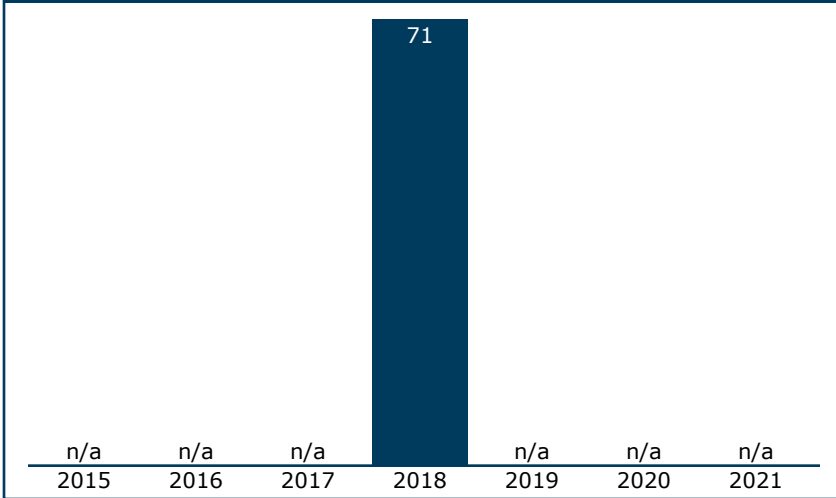

Passengers using this station, 2015-2021 (arrivals and departures)

(temporary stop)

Salem and Randolph Sts
Thomasville, NC 27360

Population served by this station

Within 25 miles:

Within 50 miles:

13th congressional district