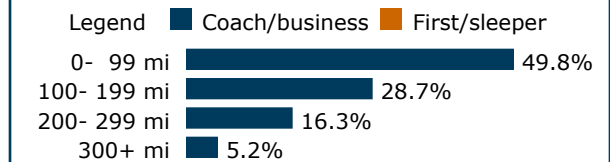

Richard Neal (D)
(202) 225-5601 - neal.house.gov

Current Amtrak presence

State Supported: 2,508

Valley Flyer: Multiple trains daily
Vermont: Daily service

Direct service (no change of train) to 32 cities

Quick recap, 2022 (arrivals and departures)

	Coach/ Business	First/ Sleeper	Total
Passengers	2,508		2,508
Average trip	55 miles	n/a	55 miles

Trips by length, 2022

Top city pairs by ridership, 2022

1. New Haven, CT	74 mi
2. New York, NY	145 mi
3. Greenfield, MA	30 mi
4. Essex Jct., VT	211 mi
5. Hartford, CT	42 mi
6. Philadelphia, PA	236 mi
7. Springfield, MA	16 mi
8. Washington, DC	371 mi
9. Northampton, MA	11 mi
10. Newark, NJ	156 mi