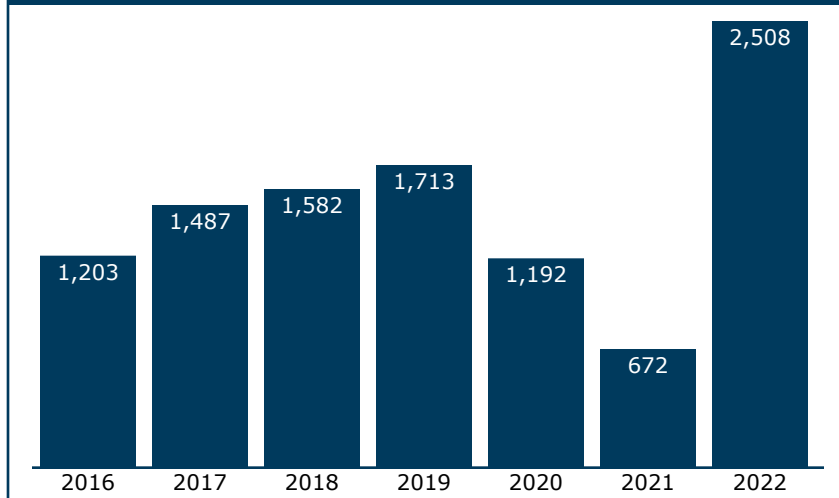

Passengers using this station, 2016-2022 (arrivals and departures)

Amtrak Station

74 Main St
Holyoke, MA 01040-5841

Population served by this station

Within 25 miles: 849,445
Within 50 miles: 3,179,270

1st congressional district

Richard Neal (D)
(202) 225-5601 - neal.house.gov

Current Amtrak presence

State Supported: 2,508

Valley Flyer: Multiple trains daily
Vermont: Daily service

Direct service (no change of train) to 32 cities

Quick recap, 2022 (arrivals and departures)

	Coach/ Business	First/ Sleeper	Total
Passengers	2,508		2,508
Average trip	55 miles	n/a	55 miles

Trips by length, 2022

Top city pairs by ridership, 2022

1. New Haven, CT	74 mi
2. New York, NY	145 mi
3. Greenfield, MA	30 mi
4. Essex Jct., VT	211 mi
5. Hartford, CT	42 mi
6. Philadelphia, PA	236 mi
7. Springfield, MA	16 mi
8. Washington, DC	371 mi
9. Northampton, MA	11 mi
10. Newark, NJ	156 mi