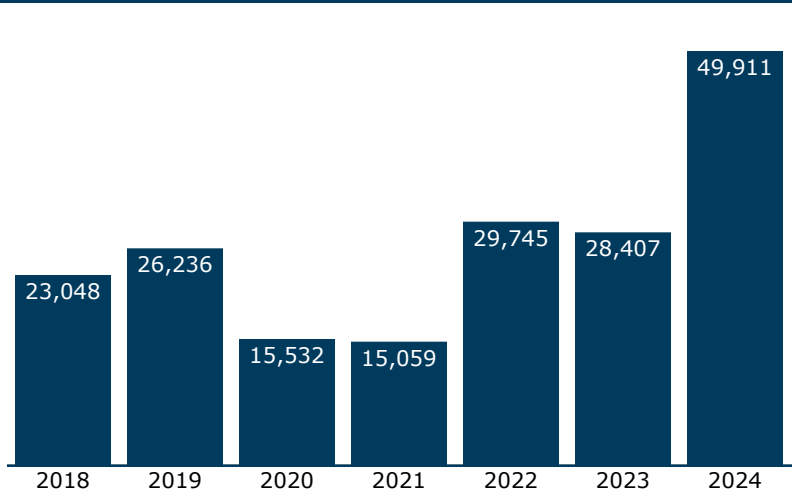

Amtrak fact sheet: Virginia, district 10

Passengers boarding/detraining in this district, 2018-2024

Quick recap, 2024 (arrivals and departures)

	Coach/ Business	First/ Sleeper	Total
Passengers	48,971	940	49,911
Average trip	123 miles	520 miles	130 miles
Average fare	\$ 38.00	\$330.00	\$ 43.00
Average yield, per mi	30.5	63.4	32.9

Top city pairs by ridership, 2024

1. Manassas - Charlottesville	82 mi
2. Manassas - Roanoke	193 mi
3. Manassas - New York, NY	259 mi
4. Manassas - Lynchburg	140 mi
5. Manassas - Philadelphia, PA	168 mi
6. Manassas - Washington, DC	33 mi
7. Manassas - Baltimore, MD	74 mi
8. Manassas - Alexandria	25 mi
9. Manassas - Newark, NJ	249 mi
10. Manassas - Greensboro, NC	254 mi