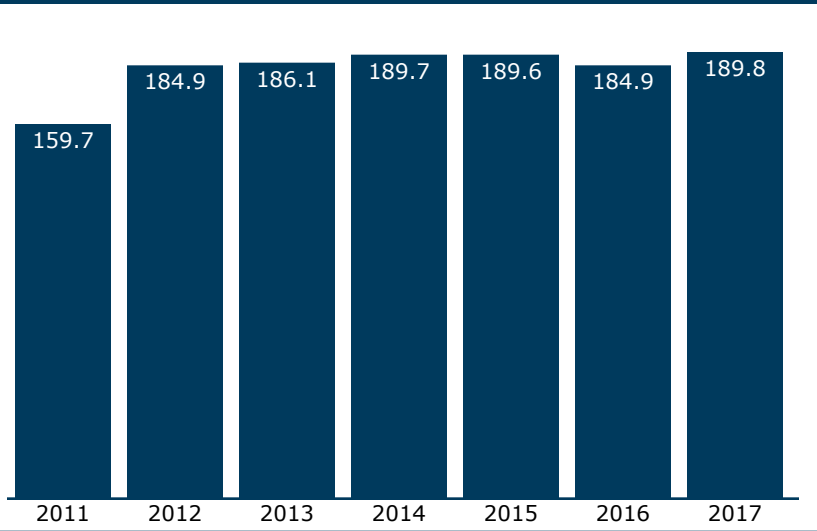

Passengers, 2011-2017 (in thousands)

Quick recap, 2017

	Coach	Business	Total
Passengers	171,509	18,302	189,811
Average trip	214 miles	239 miles	216 miles

Top city pairs by ridership, 2017

1. Charlottesville, VA - Washington, DC 112 mi
2. Charlottesville, VA - New York, NY 337 mi
3. Lynchburg, VA - Washington, DC 173 mi
4. Lynchburg, VA - New York, NY 398 mi
5. Alexandria, VA - Lynchburg, VA 165 mi
6. Alexandria, VA - Charlottesville, VA 104 mi
7. Charlottesville, VA - Philadelphia, PA 246 mi
8. Lynchburg, VA - Philadelphia, PA 307 mi
9. Culpeper, VA - Washington, DC 68 mi
10. Manassas, VA - New York, NY 258 mi

Top city pairs by revenue, 2017

1. Charlottesville, VA - New York, NY 337 mi
2. Lynchburg, VA - New York, NY 398 mi
3. Charlottesville, VA - Washington, DC 112 mi
4. Lynchburg, VA - Washington, DC 173 mi
5. Charlottesville, VA - Philadelphia, PA 246 mi
6. Lynchburg, VA - Philadelphia, PA 307 mi
7. Manassas, VA - New York, NY 258 mi
8. Alexandria, VA - Lynchburg, VA 165 mi
9. Alexandria, VA - New York, NY 233 mi
10. Culpeper, VA - New York, NY 293 mi

At a glance

Part of Amtrak's State Supported sector
Daily service: 36 cities in 9 states + DC

Population of service area
Within 25 miles: 40,057,287
Within 50 miles: 49,017,644

Longest segment traveled: 629 miles
Boston, MA - Lynchburg, VA