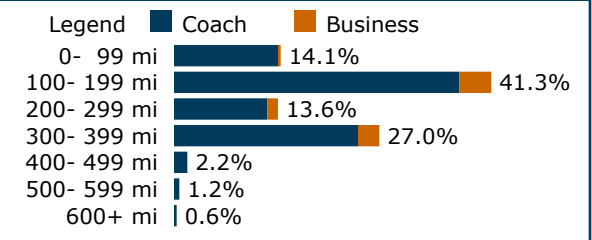

At a glance

Part of Amtrak's State Supported sector
Daily service: 36 cities in 9 states + DC

Population of service area
Within 25 miles: 40,057,287
Within 50 miles: 49,017,644

Longest segment traveled: 629 miles
Boston, MA - Lynchburg, VA

Service notes

Service began 10/2009
Excludes trips over the NYP-WAS segment

Trips by length, 2017

Activity by station

	2015	2016	2017
Aberdeen	88	92	92
Alexandria	20,477	20,335	22,247
Baltimore	4,856	4,950	5,330
BWI Airport	3,772	3,714	4,255
Back Bay	543	546	401
Boston	2,169	2,004	1,838
Bridgeport	940	975	910
Burke	6,082	6,220	6,354
Charlottesville	84,341	81,163	84,394
Culpeper	9,025	9,360	9,602
West Kingston	415	450	461
Lynchburg	71,157	67,280	67,529
Manassas	11,937	11,642	12,340
Metropark	3,281	3,332	3,317
New Carrollton	1,706	1,445	1,608
New Haven	3,216	2,852	2,528
New London	646	712	630
New Rochelle	491	468	453
New York	50,254	48,390	47,325
Newark DE	77	52	60
Newark	3,951	3,797	3,720
Newark--Liberty	358	337	282
Old Saybrook	212	127	134
Philadelphia	13,967	14,211	13,161
Providence	1,072	1,052	983
Route 128	570	558	455
Springfield	95	40	70
Stamford	1,806	1,711	1,635
Trenton	2,619	2,419	2,368
Washington	55,294	53,360	56,464
Wilmington	2,722	2,741	2,770