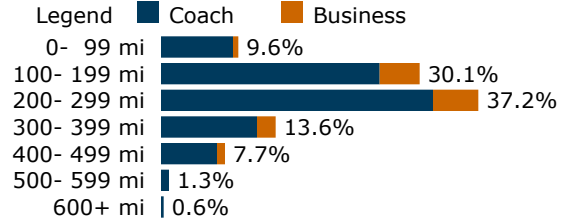

## Passengers, 2016-2022 (in thousands)

## At a glance

Part of the State Supported sector  
 Multiple trains daily: 45 cities in 9 states + DC  
 Population of service area  
 Within 25 miles: 45,212,453  
 Within 50 miles: 54,735,716  
 Longest segment traveled: 679 miles  
 Boston, MA - Norfolk, VA

## Trips by length, 2022