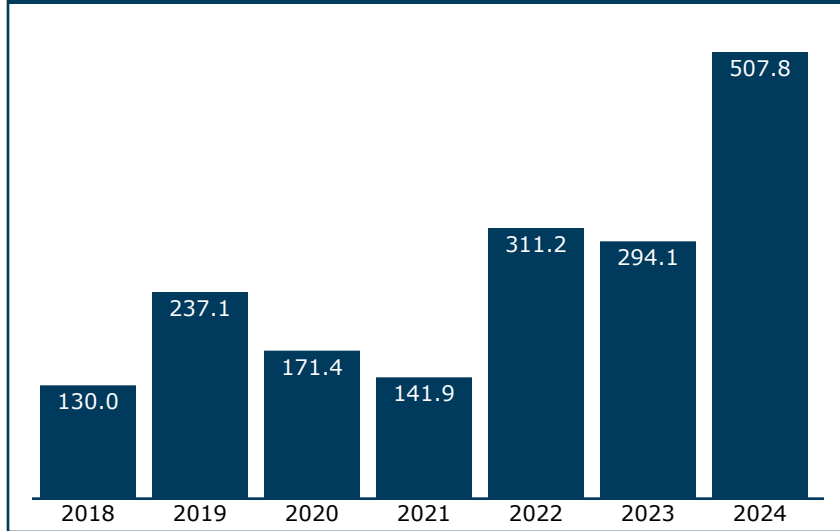

Passengers, 2018-2024 (in thousands)

At a glance

Part of the State Supported sector
 Multiple trains daily: 47 cities in 9 states +DC
 Population of service area
 Within 25 miles: 45,463,170
 Within 50 miles: 54,766,349
 Longest segment traveled: 679 miles
 Boston, MA - Norfolk, VA

Trips by length, 2024

Quick recap, 2024

	Coach	Business	Total
Passengers	441,139	66,646	507,785
Average trip	131 miles	134 miles	131 miles

Activity by station

	2022	2023	2024
Aberdeen	555	400	1,019
Alexandria	57,188	58,701	104,338
Ashland	11,212	10,882	19,301
Baltimore	13,346	12,544	23,862
BWI Airport	9,882	9,700	17,652
Back Bay	647	480	594
Boston	2,020	1,445	2,112
Bridgeport	1,050	686	1,034
Fredericksburg	29,054	26,666	46,986
Hartford	236	61	210
West Kingston	348	207	422
Metropark	3,455	3,667	5,658
Mystic	46	46	70
New Brunswick	94	331	332
New Carrollton	3,620	3,259	5,896
New Haven	4,666	3,238	3,754
New London	1,091	585	1,112
New Rochelle	1,398	1,033	1,617
New York	56,614	54,560	81,670
Newark DE	297	224	104
Newark	6,801	5,913	9,382
Newark-EWR	675	890	1,737
Norfolk	133,561	123,338	208,066
Old Saybrook	448	359	543
Petersburg	16,604	15,753	31,251
Philadelphia	27,575	26,179	43,022
Princeton Jct.	76	332	350
Providence	1,292	805	1,296
Quantico	6,204	5,936	9,081
Richmond	108,273	107,574	193,279
Route 128	512	409	647
Springfield	147	23	146
Stamford	1,626	1,138	1,802
Trenton	3,249	3,020	4,926
Washington	106,282	94,440	169,362
Westerly	92	94	104
Wilmington	4,660	4,315	7,885
Woodbridge	7,370	8,904	14,710