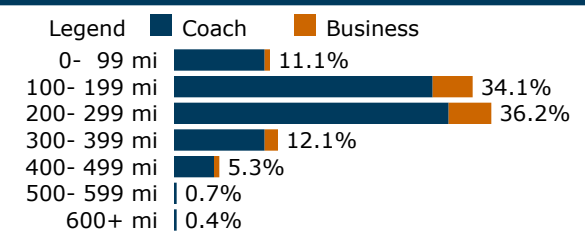

Passengers, 2018-2024 (in thousands)

At a glance

Part of the State Supported sector
 Multiple trains daily: 47 cities in 9 states +DC
 Population of service area
 Within 25 miles: 45,463,170
 Within 50 miles: 54,766,349
 Longest segment traveled: 679 miles
 Boston, MA - Norfolk, VA

Trips by length, 2024

Quick recap, 2024

	Coach	Business	Total
Passengers	441,139	66,646	507,785
Average trip	131 miles	134 miles	131 miles

Activity by station

	2022	2023	2024
Aberdeen	555	400	1,019
Alexandria	57,188	58,701	104,338
Ashland	11,212	10,882	19,301
Baltimore	13,346	12,544	23,862
BWI Airport	9,882	9,700	17,652
Back Bay	647	480	594
Boston	2,020	1,445	2,112
Bridgeport	1,050	686	1,034
Fredericksburg	29,054	26,666	46,986
Hartford	236	61	210
West Kingston	348	207	422
Metropark	3,455	3,667	5,658
Mystic	46	46	70
New Brunswick	94	331	332
New Carrollton	3,620	3,259	5,896
New Haven	4,666	3,238	3,754
New London	1,091	585	1,112
New Rochelle	1,398	1,033	1,617
New York	56,614	54,560	81,670
Newark DE	297	224	104
Newark	6,801	5,913	9,382
Newark-EWR	675	890	1,737
Norfolk	133,561	123,338	208,066
Old Saybrook	448	359	543
Petersburg	16,604	15,753	31,251
Philadelphia	27,575	26,179	43,022
Princeton Jct.	76	332	350
Providence	1,292	805	1,296
Quantico	6,204	5,936	9,081
Richmond	108,273	107,574	193,279
Route 128	512	409	647
Springfield	147	23	146
Stamford	1,626	1,138	1,802
Trenton	3,249	3,020	4,926
Washington	106,282	94,440	169,362
Westerly	92	94	104
Wilmington	4,660	4,315	7,885
Woodbridge	7,370	8,904	14,710