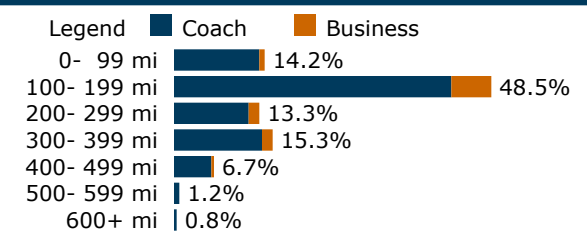

Passengers, 2016-2022 (in thousands)

At a glance

Part of the State Supported sector
 Multiple trains daily: 36 cities in 9 states + DC
 Population of service area
 Within 25 miles: 43,404,478
 Within 50 miles: 53,748,906
 Longest segment traveled: 644 miles
 Boston, MA - Newport News, VA

Trips by length, 2022

Quick recap, 2022

	Coach	Business	Total
Passengers	219,601	29,615	249,216
Average trip	123 miles	124 miles	123 miles

Activity by station

	2020	2021	2022
Alexandria	28,566	29,027	44,871
Ashland	5,673	4,303	6,560
Baltimore	5,852	7,622	8,982
BWI Airport	4,495	4,892	6,358
Back Bay	438	1,027	699
Boston	1,812	3,705	2,604
Bridgeport	442	1,057	888
Fredericksburg	12,236	14,638	16,908
West Kingston	307	420	325
Metropark	2,331	2,629	3,161
Mystic	58	98	48
New Carrollton	1,782	2,207	2,647
New Haven	2,706	3,572	2,999
New London	864	1,240	933
New Rochelle	448	931	987
New York	26,988	37,565	42,093
Newark	3,433	5,972	5,441
Newark-EWR	337	384	489
Newport News	52,175	72,191	72,657
Old Saybrook	221	250	246
Philadelphia	14,749	17,468	20,728
Providence	1,261	2,280	1,401
Quantico	3,924	3,778	4,207
Richmond--Main St	30,125	42,181	55,110
Richmond	44,475	39,896	55,303
Route 128	397	543	474
Stamford	1,072	1,160	1,083
Trenton	2,185	2,357	2,714
Washington	55,392	52,364	78,522
Westerly	128	157	174
Williamsburg	28,873	28,536	49,411
Wilmington	2,918	2,724	3,611
Woodbridge	2,192	3,318	5,712