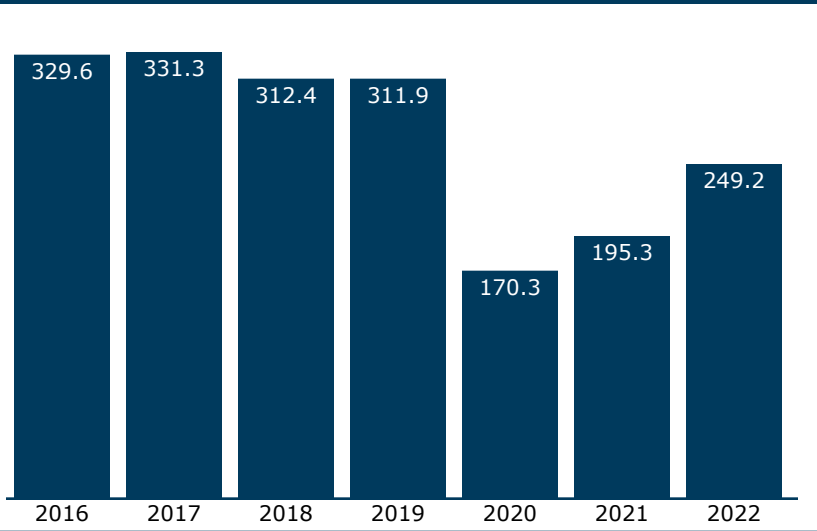

Passengers, 2016-2022 (in thousands)

At a glance

Part of the State Supported sector
 Multiple trains daily: 36 cities in 9 states + DC
 Population of service area
 Within 25 miles: 43,404,478
 Within 50 miles: 53,748,906
 Longest segment traveled: 644 miles
 Boston, MA - Newport News, VA

Trips by length, 2022

Quick recap, 2022

	Coach	Business	Total
Passengers	219,601	29,615	249,216
Average trip	123 miles	124 miles	123 miles

Activity by station

	2020	2021	2022
Alexandria	28,566	29,027	44,871
Ashland	5,673	4,303	6,560
Baltimore	5,852	7,622	8,982
BWI Airport	4,495	4,892	6,358
Back Bay	438	1,027	699
Boston	1,812	3,705	2,604
Bridgeport	442	1,057	888
Fredericksburg	12,236	14,638	16,908
West Kingston	307	420	325
Metropark	2,331	2,629	3,161
Mystic	58	98	48
New Carrollton	1,782	2,207	2,647
New Haven	2,706	3,572	2,999
New London	864	1,240	933
New Rochelle	448	931	987
New York	26,988	37,565	42,093
Newark	3,433	5,972	5,441
Newark-EWR	337	384	489
Newport News	52,175	72,191	72,657
Old Saybrook	221	250	246
Philadelphia	14,749	17,468	20,728
Providence	1,261	2,280	1,401
Quantico	3,924	3,778	4,207
Richmond--Main St	30,125	42,181	55,110
Richmond	44,475	39,896	55,303
Route 128	397	543	474
Stamford	1,072	1,160	1,083
Trenton	2,185	2,357	2,714
Washington	55,392	52,364	78,522
Westerly	128	157	174
Williamsburg	28,873	28,536	49,411
Wilmington	2,918	2,724	3,611
Woodbridge	2,192	3,318	5,712