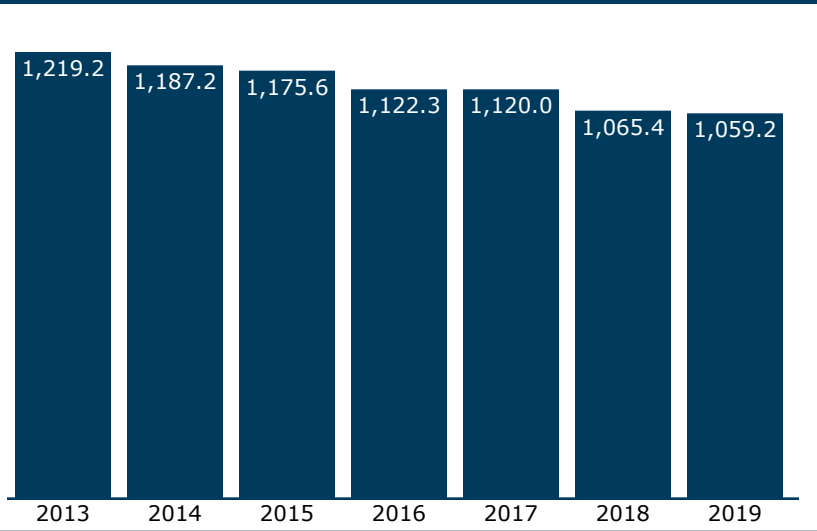

## Passengers, 2013-2019 (in thousands)

## Quick recap, 2019

	Coach	Total
Passengers	1,059,174	1,059,174
Average trip	136 miles	136 miles