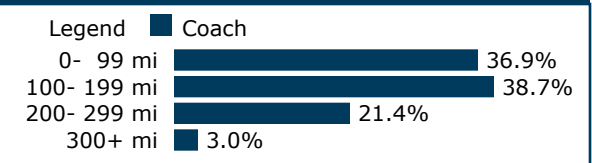

Trips by length, 2019

Activity by station

	2017	2018	2019
Antioch	38,103	35,343	34,618
Bakersfield	470,131	431,426	426,049
Col. Allensworth SP			260
Corcoran	28,440	24,658	26,992
Emeryville	105,528	103,858	99,854
Fresno	366,726	371,630	369,118
Hanford	193,317	187,805	182,140
Lodi	7,978	9,279	11,342
Madera	27,751	28,384	27,633
Martinez	104,785	102,396	102,357
Merced	125,078	125,983	133,715
Modesto	114,530	111,421	116,610
Oakland	72,864	73,390	70,450
Richmond	57,643	54,265	51,404
Sacramento	95,671	94,043	100,062
Stockton	293,232	285,764	276,867
Stockton--Dwntwn	32,266	24,605	16,599
Turlock [Denair]	29,924	30,492	32,717
Wasco	40,844	35,844	39,411