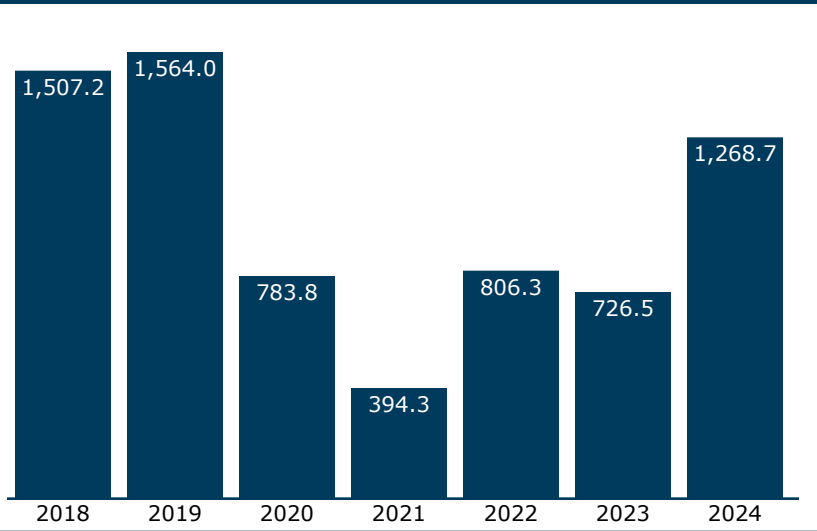

## Passengers, 2018-2024 (in thousands)

## Quick recap, 2024

	Coach	Total
Passengers	1,268,710	1,268,710
Average trip	61 miles	61 miles

## Trips by length, 2024