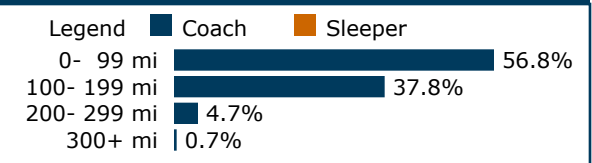

Trips by length, 2024

Activity by station

	2022	2023	2024
Anaheim	163,848	70,688	191,153
Burbank	40,101	22,273	55,244
Burbank-Dwntwn	2,280	4,353	10,753
Camarillo	32,905	23,459	55,009
Carpinteria	16,457	10,800	26,827
Chatsworth	39,744	23,288	55,743
Fullerton	159,855	75,366	193,165
Glendale	27,829	21,189	56,607
Goleta	54,340	50,029	85,548
Grover Beach	13,179	7,819	16,032
Guadalupe	10,044	6,223	12,523
Irvine	186,166	275,552	250,390
Los Angeles	763,178	374,348	858,306
Moorpark	17,501	12,960	36,216
Northridge	4,088	8,872	20,706
Oceanside	191,452	194,055	205,959
Oxnard	53,827	37,900	90,240
San Clemente	14,552	1,118	13,571
San Diego	456,513	139,017	457,069
SD Old Town	261,590	83,272	291,553
S.J. Capistrano	121,195	33,402	134,285
San Luis Obispo	49,680	36,129	61,747
Santa Ana	99,027	42,375	106,034
Santa Barbara	181,055	140,176	299,685
Simi Valley	23,642	15,293	39,576
Solana Beach	181,513	40,344	181,180
Surf [Lompoc]	7,811	4,832	10,470
Van Nuys	39,756	29,176	60,426
Ventura	45,094	33,020	85,893

RAILPASSENGERS
ASSOCIATION

1200 G St NW, Ste 240
Washington, DC 20005
(202) 408-8362
railpassengers.org