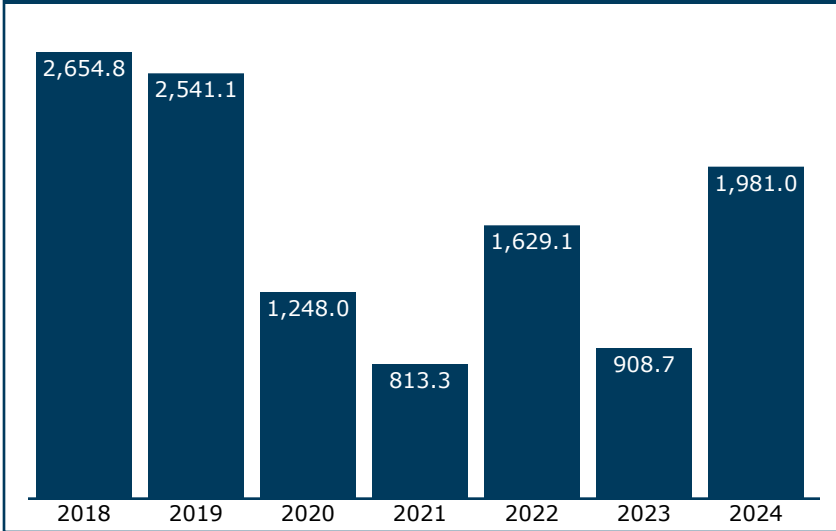

## Passengers, 2018-2024 (in thousands)

## Quick recap, 2024

	Coach	Sleeper	Total
Passengers	1,980,953	2	1,980,955
Average trip	95 miles	223 miles	95 miles

## Trips by length, 2024