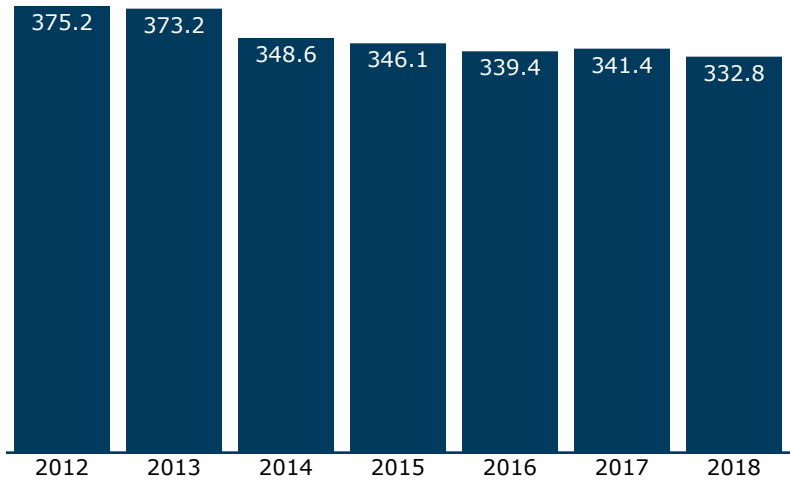

Passengers, 2012-2018 (in thousands)

Quick recap, 2018

	Coach	Sleeper	Total
Passengers	292,361	40,479	332,840
Average trip	513 miles	928 miles	564 miles
Average fare	\$ 84.00	\$297.00	\$110.00
Avg yld per mi	16.3¢	31.9¢	19.4¢

Top city pairs by ridership, 2018

1. New York, NY - Orlando, FL 1127 mi
2. Orlando, FL - West Palm Beach, FL 198 mi
3. Orlando, FL - Washington, DC 902 mi
4. Miami, FL - Washington, DC 1164 mi
5. New York, NY - Richmond, VA 333 mi
6. Miami, FL - Orlando, FL 262 mi
7. New York, NY - Washington, DC 225 mi
8. New York, NY - North Charleston, SC 726 mi
9. Jacksonville, FL - New York, NY 977 mi
10. Fayetteville, NC - New York, NY 550 mi