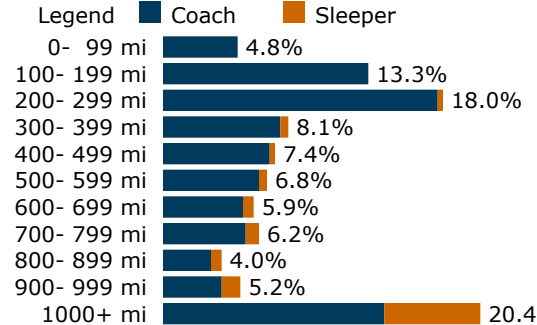

Trips by length, 2018

Activity by station

	2016	2017	2018
Alexandria	6,952	7,759	6,452
Baltimore	6,484	7,620	9,162
North Charleston	29,975	33,592	30,110
Deerfield Beach	11,965	11,605	10,564
DeLand	13,624	12,570	12,480
Delray Beach	6,355	6,435	6,095
Fayetteville	23,509	20,927	22,115
Florence	17,123	17,260	15,534
Fort Lauderdale	21,969	20,635	20,477
Fredericksburg	2,457	4,074	3,873
Hollywood	13,399	12,624	11,328
Jacksonville	39,962	39,384	37,843
Jesup	10,076	9,648	9,461
Kingstree	5,062	4,952	4,468
Kissimmee	21,007	20,204	19,801
Miami	33,362	33,184	33,489
New York	88,343	92,003	89,267
Newark	14,956	13,564	14,306
Orlando	85,741	82,729	79,358
Palatka	7,573	7,825	7,304
Petersburg	3,621	3,393	3,420
Philadelphia	26,076	28,157	30,561
Richmond	20,156	23,620	19,793
Rocky Mount	8,365	8,324	8,532
Savannah	29,271	29,541	28,173
Sebring	9,410	8,807	7,865
Trenton	4,311	4,577	7,412
Washington	38,533	43,721	51,520
West Palm Beach	26,281	24,135	23,822
Wilmington	5,152	5,168	8,533
Winter Haven	11,989	12,017	11,936
Winter Park	17,143	16,099	15,506
Yemassee	5,778	5,533	5,078

RAILPASSENGERS
ASSOCIATION

1200 G St NW, Ste 240
Washington, DC 20005
(202) 408-8362
railpassengers.org