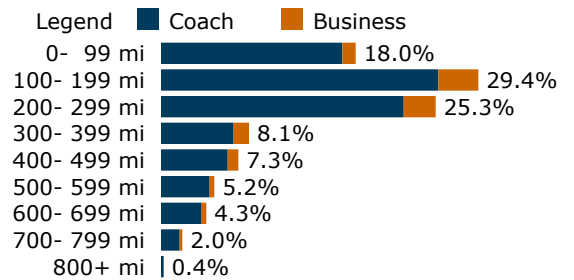

Trips by length, 2019

Activity by station

	2017	2018	2019
Alexandria	16,175	16,898	15,728
Baltimore	42,384	41,595	37,655
BWI Airport	22,732	24,051	21,215
North Charleston	32,576	31,151	29,446
Dillon	6,692	5,841	5,420
Fayetteville	28,629	28,413	26,696
Florence	25,670	24,653	22,961
Kingstree	6,235	5,982	6,000
Metropark	14,259	14,319	12,618
New Brunswick	3,203	2,969	3,055
New Carrollton	4,739	5,155	4,579
New York	124,672	120,958	102,801
Newark	21,464	21,842	19,657
Petersburg	7,916	8,604	7,358
Philadelphia	89,516	90,450	79,662
Princeton Jct.	6,198	5,728	5,505
Richmond	40,729	41,688	40,273
Rocky Mount	12,000	12,588	11,845
Savannah	18,443	17,231	16,539
Selma--Smithfield	4,807	4,807	5,018
Trenton	12,308	12,101	10,053
Washington	176,501	176,821	150,689
Wilmington	20,469	19,595	17,130
Wilson	28,111	28,440	26,994
Yemassee	4,918	4,662	4,151