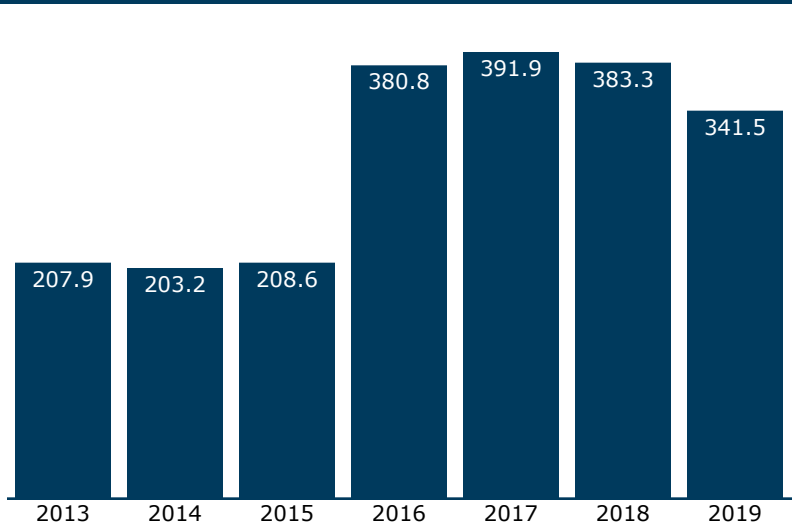

Passengers, 2013-2019 (in thousands)

Quick recap, 2019

	Coach	Business	Total
Passengers	300,062	41,467	341,529
Average trip	241 miles	267 miles	244 miles
Average fare	\$ 72.00	\$110.00	\$ 76.00
Avg yld per mi	29.7¢	41.0¢	31.2¢