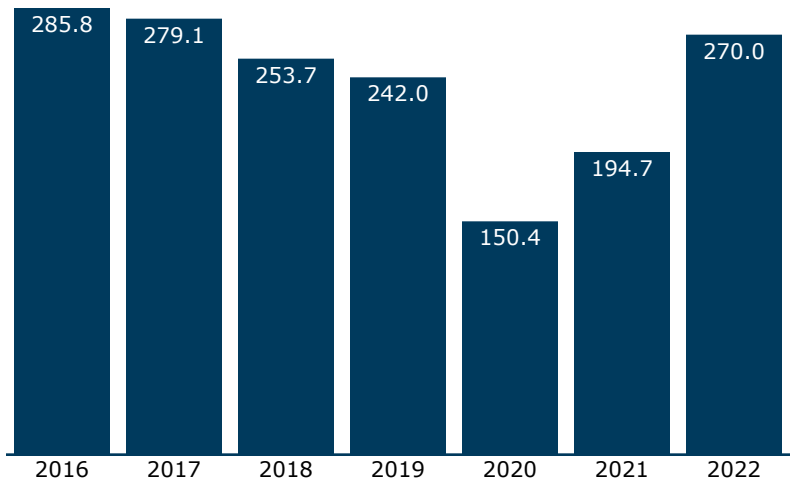

## Passengers, 2016-2022 (in thousands)

## Quick recap, 2022

	Coach	Business	Total
Passengers	222,536	47,509	270,045
Average trip	214 miles	243 miles	219 miles