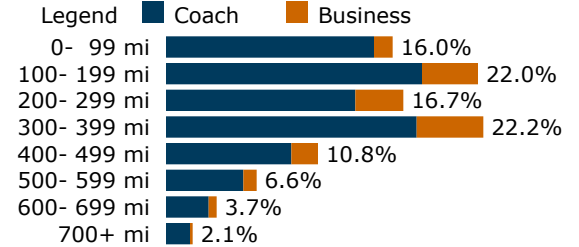

Trips by length, 2022

Activity by station

	2020	2021	2022
Alexandria	12,393	16,405	28,163
Baltimore	5,928	8,606	12,242
Burlington	5,414	5,616	7,862
Cary	10,161	10,610	19,248
Charlotte	31,025	37,235	51,029
Durham	18,430	19,675	30,601
Fredericksburg	7,893	10,567	15,447
Greensboro	25,165	28,049	37,339
High Point	6,651	7,435	9,672
Kannapolis	4,583	4,803	7,620
New York	24,645	44,805	42,878
Newark	6,317	11,981	11,442
NC State Fair	230		1,038
Petersburg	3,730	6,392	7,244
Philadelphia	12,108	16,657	20,514
Quantico	2,338	2,574	3,947
Raleigh	34,272	40,536	57,799
Richmond	23,628	30,081	45,925
Rocky Mount	9,348	14,648	16,971
Salisbury	4,098	4,127	5,744
Selma--Smithfield	4,368	5,663	7,801
Trenton	2,282	3,500	3,890
Washington	27,398	35,013	64,264
Wilmington	3,139	3,948	4,915
Wilson	14,714	20,430	26,494

RAILPASSENGERS
ASSOCIATION

1200 G St NW, Ste 240
Washington, DC 20005
(202) 408-8362
railpassengers.org