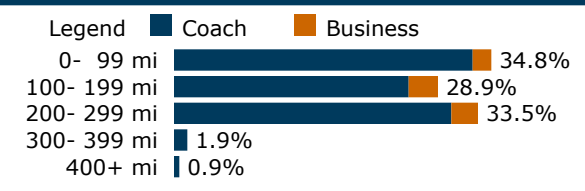

Trips by length, 2022

Activity by station

	2020	2021	2022
Aberdeen	19,422	13,763	32,991
Baltimore	374,027	328,718	617,321
BWI Airport	304,495	200,919	418,360
Back Bay	221,015	224,398	421,557
Boston	492,153	465,970	834,868
Bridgeport	51,652	54,421	97,380
Cornwells Hgts	1,039	229	1,363
West Kingston	79,692	78,975	150,127
Metropark	124,020	72,338	159,594
Mystic	14,554	15,127	25,785
New Brunswick	3,462	10,450	18,264
New Carrollton	92,883	95,106	162,442
New Haven	246,292	217,280	402,307
New London	78,745	83,196	141,491
New Rochelle	49,977	49,513	91,879
New York	2,669,235	2,129,970	4,400,173
Newark DE	8,231	9,228	22,398
Newark	194,753	167,365	306,299
Newark-EWR	72,749	51,575	124,638
Old Saybrook	32,662	32,826	64,700
Philadelphia	1,322,636	926,997	2,091,480
N. Philadelphia	893	821	1,343
Princeton Jct.	16,251	17,426	46,012
Providence	283,890	239,335	449,697
Route 128	102,893	73,430	157,737
Stamford	119,351	93,486	143,661
Trenton	175,394	93,030	213,573
Washington	1,494,961	1,079,842	2,183,489
Westerly	18,588	26,449	42,217
Wilmington	212,941	156,419	287,496

RAILPASSENGERS
ASSOCIATION

1200 G St NW, Ste 240
Washington, DC 20005
(202) 408-8362
railpassengers.org