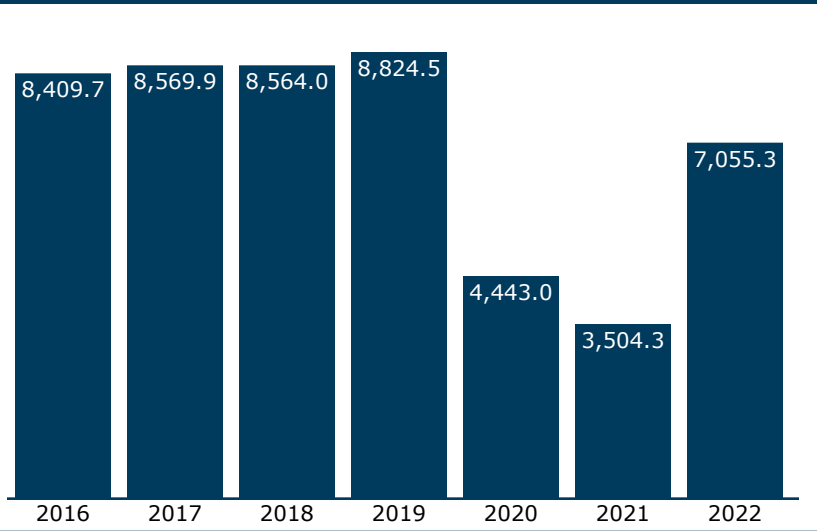

## Passengers, 2016-2022 (in thousands)

## Quick recap, 2022

	Coach	Business	Total
Passengers	6,410,754	644,567	7,055,321
Average trip	157 miles	167 miles	157 miles