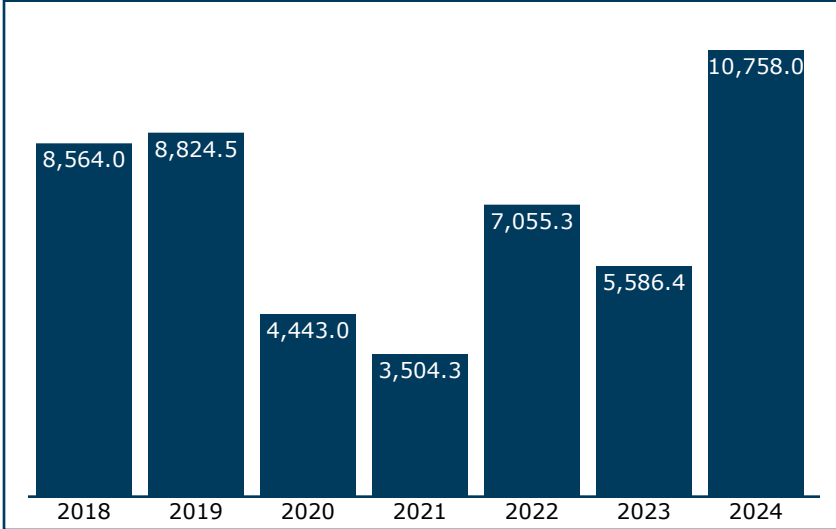

## Passengers, 2018-2024 (in thousands)

## Quick recap, 2024

	Coach	Business	Total
Passengers	9,951,946	806,025	10,757,971
Average trip	155 miles	160 miles	155 miles

## Trips by length, 2024