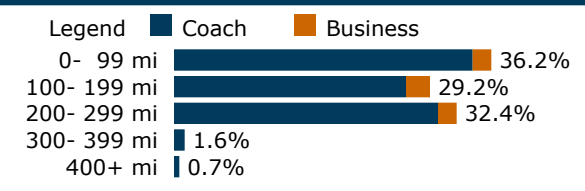

Trips by length, 2024

Activity by station

	2022	2023	2024
Aberdeen	32,991	24,968	48,368
Alexandria			3,679
Baltimore	617,321	481,565	932,230
BWI Airport	418,360	341,514	683,545
Back Bay	421,557	321,220	616,647
Boston	834,868	618,069	1,183,357
Bridgeport	97,380	71,417	137,101
Charlottesville			2,087
Cornwells Hgts	1,363	1,524	2,479
West Kingston	150,127	103,382	209,586
Lynchburg			449
Metropark	159,594	134,880	247,002
Mystic	25,785	17,704	44,239
New Brunswick	18,264	13,201	42,779
New Carrollton	162,442	125,235	224,939
New Haven	402,307	317,212	539,032
New London	141,491	90,867	182,790
New Rochelle	91,879	71,192	138,253
New York	4,400,173	3,416,193	6,531,192
Newark DE	22,398	19,678	44,217
Newark	306,299	255,505	499,068
Newark-EWR	124,638	89,630	176,674
Old Saybrook	64,700	42,380	85,496
Philadelphia	2,091,480	1,759,907	3,414,157
N. Philadelphia	1,343	943	907
Princeton Jct.	46,012	47,504	90,205
Providence	449,697	340,032	623,144
Roanoke			730
Route 128	157,737	129,389	257,549
Stamford	143,661	124,242	235,196
Trenton	213,573	183,466	322,512
Washington	2,183,489	1,751,987	3,392,903
Westerly	42,217	25,328	59,457
Wilmington	287,496	252,594	543,832

RAILPASSENGERS
ASSOCIATION

1200 G St NW, Ste 240
Washington, DC 20005
(202) 408-8362
railpassengers.org