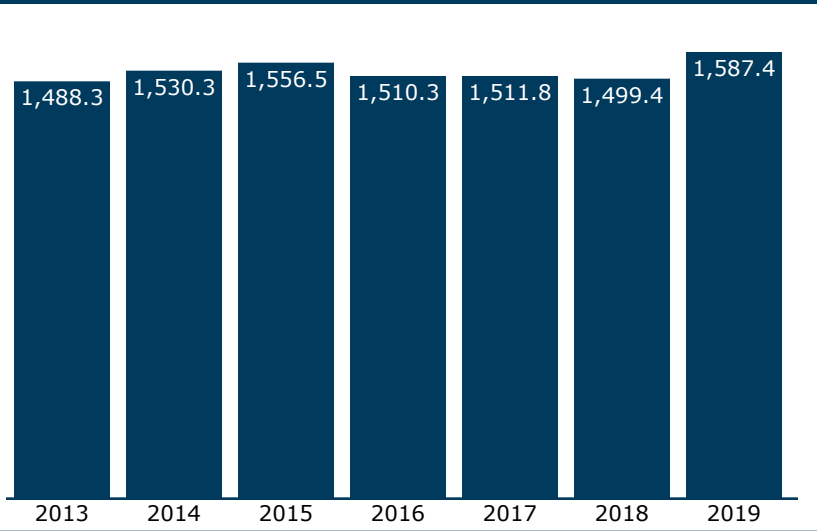

Passengers, 2013-2019 (in thousands)

Quick recap, 2019

	Coach	Business	Total
Passengers	1,480,842	106,512	1,587,354
Average trip	161 miles	180 miles	162 miles

Top city pairs by ridership, 2019

1. Albany-Rensselaer, NY - New York, NY 142 mi
2. Hudson, NY - New York, NY 114 mi
3. New York, NY - Rhinecliff, NY 89 mi
4. New York, NY - Poughkeepsie, NY 74 mi
5. New York, NY - Rochester, NY 370 mi
6. New York, NY - Syracuse, NY 291 mi
7. Buffalo, NY - New York, NY 431 mi
8. New York, NY - Utica, NY 237 mi
9. Buffalo--Exch St, NY - New York, NY 437 mi
10. New York, NY - Niagara Falls, NY 460 mi

Top city pairs by revenue, 2019

1. Albany-Rensselaer, NY - New York, NY 142 mi
2. Hudson, NY - New York, NY 114 mi
3. New York, NY - Rhinecliff, NY 89 mi
4. New York, NY - Rochester, NY 370 mi
5. New York, NY - Syracuse, NY 291 mi
6. Buffalo, NY - New York, NY 431 mi
7. New York, NY - Poughkeepsie, NY 74 mi
8. New York, NY - Utica, NY 237 mi
9. Buffalo--Exch St, NY - New York, NY 437 mi
10. New York, NY - Niagara Falls, NY 460 mi