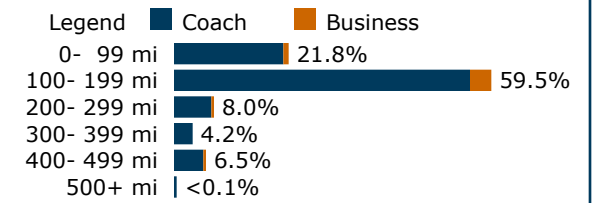

Top city pairs by revenue, 2019

1. Albany-Rensselaer, NY - New York, NY 142 mi
2. Hudson, NY - New York, NY 114 mi
3. New York, NY - Rhinecliff, NY 89 mi
4. New York, NY - Rochester, NY 370 mi
5. New York, NY - Syracuse, NY 291 mi
6. Buffalo, NY - New York, NY 431 mi
7. New York, NY - Poughkeepsie, NY 74 mi
8. New York, NY - Utica, NY 237 mi
9. Buffalo--Exch St, NY - New York, NY 437 mi
10. New York, NY - Niagara Falls, NY 460 mi

At a glance

Part of Amtrak's State Supported sector
Multiple trains daily: 21 cities in 1 state and 1 Canadian province

Population of service area
Within 25 miles: 19,672,910
Within 50 miles: 25,937,981

Longest segment traveled: 544 miles
New York, NY - Toronto, ON

Service notes

Service at NY Grand Central 5/26-9/4/18

Trips by length, 2019

Activity by station

	2017	2018	2019
Albany-Rensselaer	699,840	707,821	722,501
Amsterdam	10,469	10,166	11,187
Buffalo--Exch St	35,066	38,089	43,395
Buffalo	61,248	65,294	68,591
Canada-US border	17,473	17,092	18,775
Croton-Harmon	37,815	36,437	38,914
Hudson	213,204	217,557	235,482
New York	1,285,372	956,768	1,389,110
NY-Grand Ctrl	23,838	356,306	3
NY State Fair		204	350
Niagara Falls NY	30,882	32,699	34,971
Niagara Falls ON	14,558	14,181	12,425
Poughkeepsie	90,597	85,635	100,274
Rhinecliff	196,296	195,293	208,537
Rochester	78,631	83,856	89,642
Rome	8,580	6,516	6,927
Schenectady	25,360	25,156	31,955
Syracuse	80,790	83,493	88,311
Toronto	474	558	1,366
Utica	39,126	41,125	43,652
Yonkers	23,587	24,524	28,314