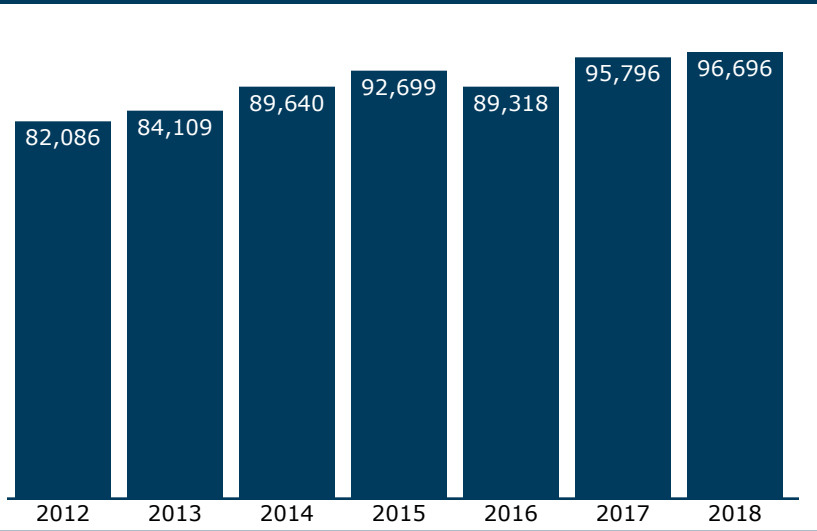

## Passengers, 2012-2018

## Quick recap, 2018

	Coach	Business	Total
Passengers	88,898	7,798	96,696
Average trip	250 miles	284 miles	253 miles

## At a glance

Part of Amtrak's State Supported sector  
Daily service: 32 cities in 9 states + DC

Population of service area  
Within 25 miles: 32,457,192  
Within 50 miles: 42,451,818

Longest segment traveled: 606 miles  
St. Albans, VT - Washington, DC