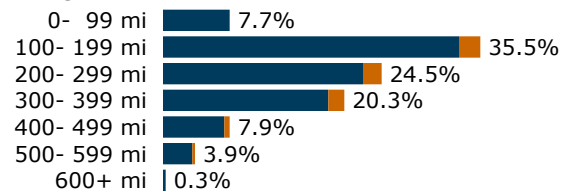

Trips by length, 2018

Legend ■ Coach ■ Business

Activity by station

	2016	2017	2018
Baltimore	1,876	1,787	1,725
BWI Airport	861	820	819
Bellows Falls	4,466	4,718	4,462
Berlin	306	361	263
Brattleboro	16,000	16,345	16,649
Bridgeport	1,213	1,478	1,597
Claremont	2,474	2,560	2,542
Essex Jct.	18,628	19,564	20,390
Greenfield	5,885	6,190	6,497
Hartford	2,614	3,204	3,686
Holyoke	1,203	1,487	1,582
Meriden	408	434	589
Metropark	310	287	351
Montpelier	7,667	8,046	7,874
New Carrollton	599	650	647
New Haven	4,631	4,378	4,833
New York	37,680	43,652	44,620
Newark	1,839	1,988	2,055
Northampton	17,197	19,588	21,619
Philadelphia	7,995	8,470	8,708
Randolph	1,940	1,833	1,842
St. Albans	3,355	3,742	3,726
Springfield	2,865	2,637	2,680
Stamford	2,563	2,582	2,688
Trenton	1,545	1,447	1,535
Wallingford	409	424	292
Washington	7,322	7,481	6,886
Waterbury-Stowe	5,331	5,738	5,110
White River Jct.	13,717	13,367	13,708
Wilmington	1,527	1,632	1,546
Windsor Locks	421	428	573
Windsor--Mt. Ascutney	1,165	1,200	1,272