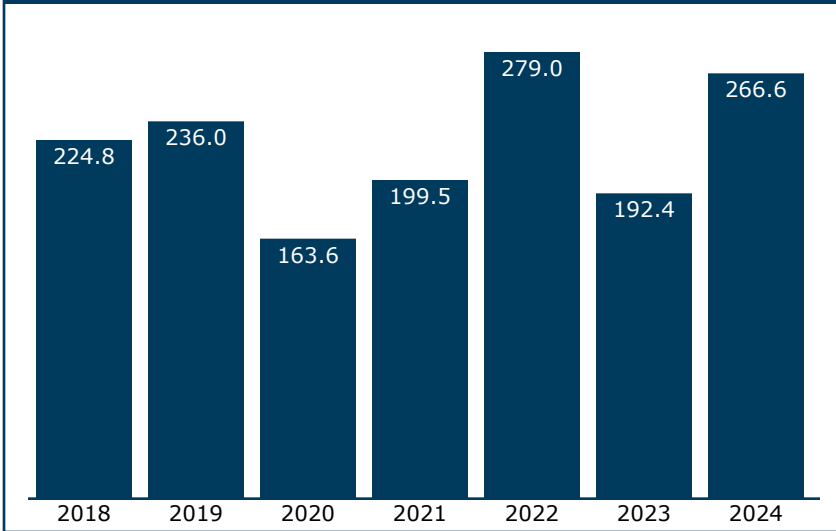

Passengers, 2018-2024 (in thousands)

At a glance

Part of the Long Distance sector
 Daily service: 2 cities in 2 states
 Population of service area
 Within 25 miles: 6,027,105
 Within 50 miles: 11,206,106
 Longest segment traveled: 855 miles
 Lorton, VA - Sanford, FL

Activity by station

	2022	2023	2024
Lorton	279,017	192,404	266,586
Sanford	279,017	192,404	266,586

Quick recap, 2024

	Coach	Sleeper	Total
Passengers	135,788	130,798	266,586
Average trip	855 miles	857 miles	856 miles
Average fare	\$129.00	\$459.00	\$291.00
Avg yld per mi	15.0	53.6	34.0