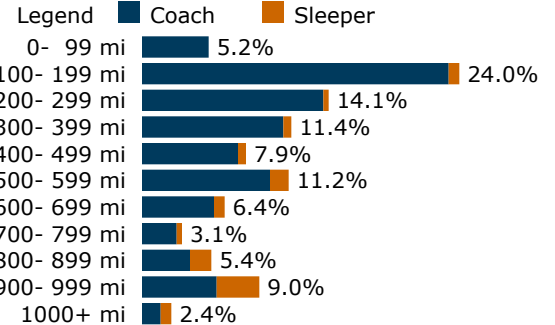

Top city pairs by revenue, 2019

1. Chicago, IL - New York, NY 959 mi
2. Albany-Rensselaer, NY - Chicago, IL 818 mi
3. Albany-Rensselaer, NY - New York, NY 141 mi
4. Buffalo, NY - Chicago, IL 528 mi
5. Boston, MA - Chicago, IL 1017 mi
6. Chicago, IL - Syracuse, NY 668 mi
7. Chicago, IL - Rochester, NY 589 mi
8. New York, NY - Rochester, NY 370 mi
9. Chicago, IL - Cleveland, OH 341 mi
10. New York, NY - Syracuse, NY 291 mi

Note: Chicago is Amtrak's east-west gateway.

At a glance

Part of Amtrak's Long Distance sector
Daily service: 27 cities in 6 states

Population of service area
Within 25 miles: 35,416,689
Within 50 miles: 52,715,123

Longest segment traveled: 1,017 miles
Boston, MA - Chicago, IL

Trips by length, 2019

Activity by station

	2017	2018	2019
Albany-Rensselaer	82,429	74,624	78,043
Back Bay	8,149	9,148	9,153
Boston	33,594	32,728	30,944
Bryan	5,825	5,225	5,109
Buffalo	43,707	38,889	39,221
Chicago	173,556	156,038	152,739
Cleveland	33,579	30,540	29,836
Croton-Harmon	3,884	2,819	3,846
Elkhart	10,777	10,150	9,338
Elyria	4,591	4,752	3,639
Erie	16,766	15,072	15,573
Framingham	1,954	1,961	1,792
New York	122,620	79,055	114,792
Pittsfield	8,464	8,270	8,928
Poughkeepsie	5,614	4,138	5,478
Rhinecliff	1,074	1,001	1,151
Rochester	46,346	42,881	42,886
Sandusky	5,653	5,250	5,044
Schenectady	12,350	11,044	13,895
South Bend	11,616	11,186	10,418
Springfield	15,916	16,092	17,158
Syracuse	48,918	43,675	43,214
Toledo	29,289	27,140	27,448
Utica	19,959	18,298	20,342
Waterloo	11,973	11,088	10,747
Worcester	6,665	6,157	6,508