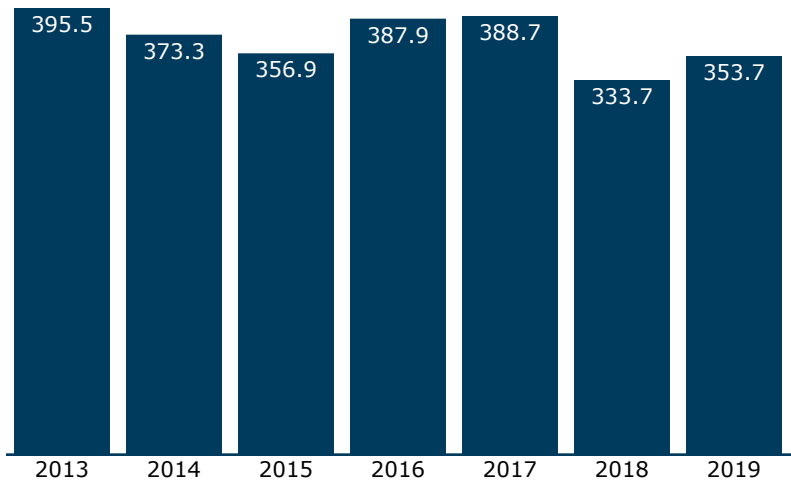

Passengers, 2013-2019 (in thousands)

Quick recap, 2019

	Coach	Sleeper	Total
Passengers	313,110	40,563	353,673
Average trip	397 miles	697 miles	431 miles
Average fare	\$ 59.00	\$237.00	\$ 79.00
Avg yld per mi	14.8¢	34.0¢	18.4¢

Top city pairs by ridership, 2019

1. Albany-Rensselaer, NY - New York, NY 141 mi
2. Chicago, IL - New York, NY 959 mi
3. Buffalo, NY - Chicago, IL 528 mi
4. Chicago, IL - Syracuse, NY 668 mi
5. Chicago, IL - Rochester, NY 589 mi
6. Chicago, IL - Cleveland, OH 341 mi
7. Albany-Rensselaer, NY - Chicago, IL 818 mi
8. New York, NY - Rochester, NY 370 mi
9. Chicago, IL - Toledo, OH 234 mi
10. New York, NY - Syracuse, NY 291 mi

Longest segment traveled: 1,017 miles
Boston, MA - Chicago, IL

Trips by length, 2019

Activity by station

	2017	2018	2019
Albany-Rensselaer	82,429	74,624	78,043
Back Bay	8,149	9,148	9,153
Boston	33,594	32,728	30,944
Bryan	5,825	5,225	5,109
Buffalo	43,707	38,889	39,221
Chicago	173,556	156,038	152,739
Cleveland	33,579	30,540	29,836
Croton-Harmon	3,884	2,819	3,846
Elkhart	10,777	10,150	9,338
Elyria	4,591	4,752	3,639
Erie	16,766	15,072	15,573
Framingham	1,954	1,961	1,792
New York	122,620	79,055	114,792
Pittsfield	8,464	8,270	8,928
Poughkeepsie	5,614	4,138	5,478
Rhinecliff	1,074	1,001	1,151
Rochester	46,346	42,881	42,886
Sandusky	5,653	5,250	5,044
Schenectady	12,350	11,044	13,895
South Bend	11,616	11,186	10,418
Springfield	15,916	16,092	17,158
Syracuse	48,918	43,675	43,214
Toledo	29,289	27,140	27,448
Utica	19,959	18,298	20,342
Waterloo	11,973	11,088	10,747
Worcester	6,665	6,157	6,508