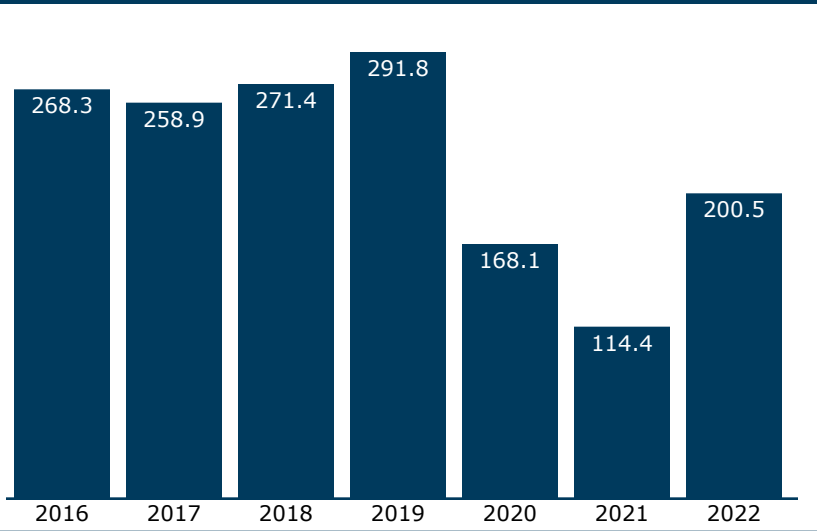

Passengers, 2016-2022 (in thousands)

Quick recap, 2022

	Coach	Sleeper	Total
Passengers	171,053	29,449	200,502
Average trip	391 miles	689 miles	435 miles
Average fare	\$ 89.00	\$340.00	\$126.00
Avg yld per mi	22.9	49.3	29.0