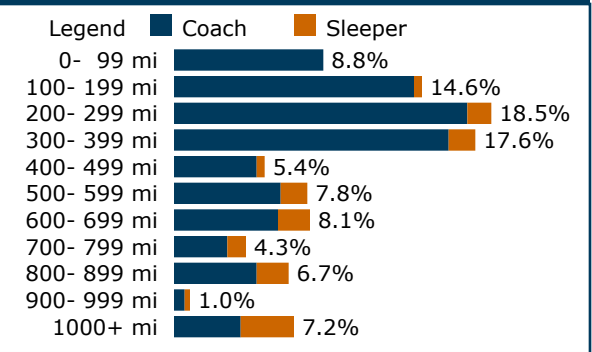

Trips by length, 2022

Activity by station

	2020	2021	2022
Alexandria	4,715	3,361	6,736
Annisston	2,369	1,955	2,567
Atlanta	41,277	35,147	51,289
Baltimore	8,612	5,200	11,064
BWI Airport			1,765
Birmingham	17,474	14,993	21,968
Charlotte	12,812	8,960	17,829
Charlottesville	17,670	9,478	20,211
Clemson	2,259	1,691	2,934
Culpeper	2,419	1,157	2,386
Danville	4,869	3,759	5,945
Gainesville	3,157	2,200	3,422
Gastonia	909	733	1,252
Greensboro	14,813	9,331	18,464
Greenville	6,103	4,587	6,987
Hattiesburg	4,655	3,600	5,258
High Point	2,859	1,822	3,934
Laurel	2,035	1,492	2,142
Lynchburg	7,923	4,435	9,317
Manassas	4,361	2,696	5,582
Meridian	4,860	3,483	4,809
Metropark			1,107
New Orleans	27,486	24,731	35,707
New York	51,419	29,834	53,455
Newark	6,904	4,660	7,932
Philadelphia	20,167	11,888	22,363
Picayune	1,128	870	1,057
Salisbury	1,925	1,150	2,288
Slidell	2,644	1,869	3,336
Spartanburg	2,310	1,820	2,521
Toccoa	1,375	880	1,359
Trenton	3,271	1,830	3,395
Tuscaloosa	4,871	3,729	5,581
Washington	41,481	23,005	50,256
Wilmington	4,574	2,458	4,783