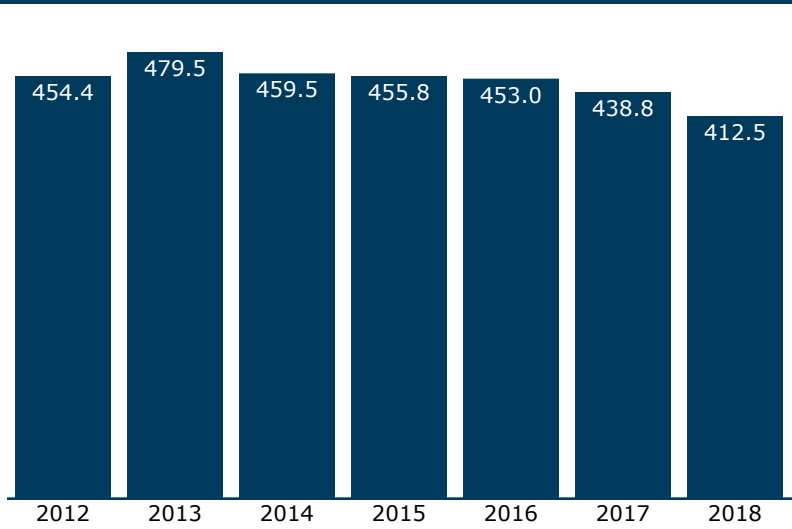

Passengers, 2012-2018 (in thousands)

Quick recap, 2018

	Coach	Business	Sleeper	Total
Passengers	283,949	58,105	70,436	412,490
Average trip	383 miles	420 miles	837 miles	466 miles
Average fare	\$ 58.00	\$ 89.00	\$254.00	\$ 96.00
Avg yld per mi	15.0¢	21.2¢	30.3¢	20.5¢

Top city pairs by ridership, 2018

- Portland, OR - Seattle, WA 187 mi
- Los Angeles, CA - Seattle, WA 1377 mi
- Los Angeles, CA - Oakland, CA 464 mi
- Los Angeles, CA - Santa Barbara, CA 103 mi
- Los Angeles, CA - Portland, OR 1190 mi
- Emeryville, CA - Seattle, WA 908 mi
- Los Angeles, CA - San Jose, CA 423 mi
- Eugene, OR - Portland, OR 123 mi
- Portland, OR - Tacoma, WA 148 mi
- Portland, OR - Sacramento, CA 637 mi

Top city pairs by revenue, 2018

- Los Angeles, CA - Seattle, WA 1377 mi
- Los Angeles, CA - Portland, OR 1190 mi
- Emeryville, CA - Seattle, WA 908 mi
- Los Angeles, CA - Oakland, CA 464 mi
- Portland, OR - Seattle, WA 187 mi
- Sacramento, CA - Seattle, WA 824 mi
- Emeryville, CA - Portland, OR 721 mi
- Portland, OR - Sacramento, CA 637 mi
- Los Angeles, CA - San Jose, CA 423 mi
- San Jose, CA - Seattle, WA 954 mi