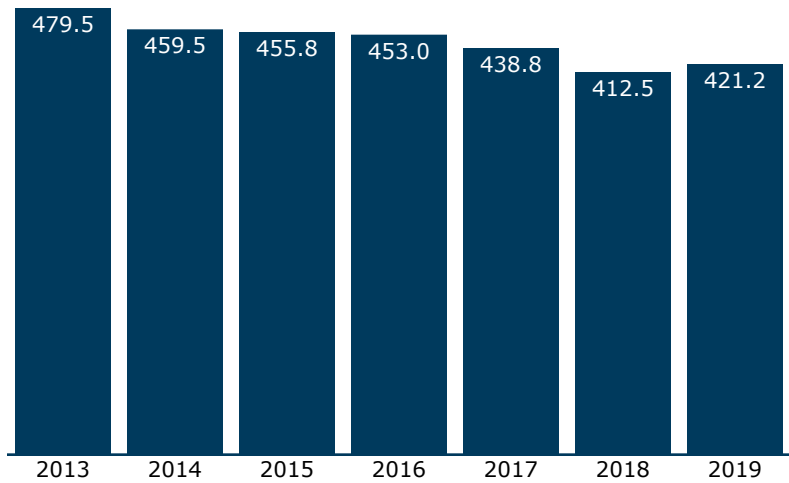

## Passengers, 2013-2019 (in thousands)

## Quick recap, 2019

	Coach	Business	Sleeper	Total
Passengers	279,959	68,360	72,872	421,191
Average trip	380 miles	411 miles	863 miles	468 miles
Average fare	\$ 58.00	\$ 90.00	\$263.00	\$ 99.00
Avg yld per mi	15.3¢	22.0¢	30.5¢	21.1¢