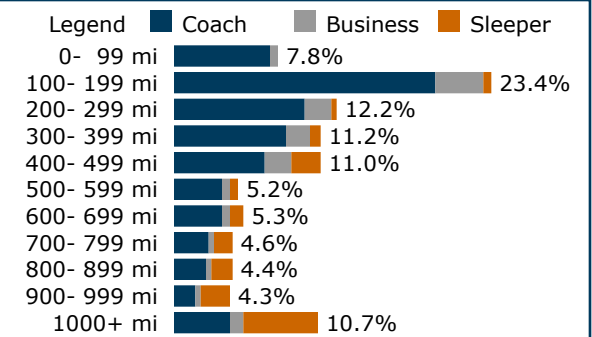

Trips by length, 2018

Activity by station

	2016	2017	2018
Albany	14,064	13,716	12,200
Burbank	4,948	5,353	5,453
Centralia	4,939	4,831	5,575
Chemult	10,387	10,457	9,199
Chico	13,144	12,154	10,414
Davis	7,359	6,816	6,319
Dunsmuir	5,958	5,330	4,654
Emeryville	38,514	38,087	34,195
Eugene	42,227	40,706	42,982
Kelso--Longview	5,030	4,350	4,428
Klamath Falls	33,070	31,033	36,065
Los Angeles	109,610	104,052	101,683
Martinez	20,832	20,350	22,870
Oakland	45,127	43,940	41,699
Olympia [Lacey]	12,477	11,943	11,370
Oxnard	9,937	9,567	10,080
Paso Robles	12,037	11,377	10,747
Portland	112,613	109,668	96,330
Redding	11,208	10,475	9,822
Sacramento	63,476	60,691	49,420
Salem	21,062	21,635	19,056
Salinas	21,336	20,410	19,099
San Jose	45,696	43,282	39,005
San Luis Obispo	37,613	36,140	35,889
Santa Barbara	40,343	41,261	39,296
Seattle	97,447	97,849	101,186
Simi Valley	3,870	3,816	3,812
Tacoma	29,550	26,960	24,585
Van Nuys	6,649	6,081	5,994
Vancouver	12,444	11,833	11,483

RAILPASSENGERS
ASSOCIATION

1200 G St NW, Ste 240
Washington, DC 20005
(202) 408-8362
railpassengers.org