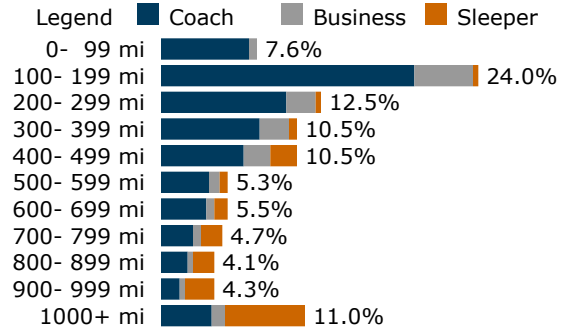

Trips by length, 2019

Activity by station

	2017	2018	2019
Albany	13,716	12,200	13,598
Burbank	5,353	5,453	5,722
Centralia	4,831	5,575	5,015
Chemult	10,457	9,199	9,067
Chico	12,154	10,414	10,575
Davis	6,816	6,319	6,520
Dunsmuir	5,330	4,654	5,178
Emeryville	38,087	34,195	33,830
Eugene	40,706	42,982	40,376
Kelso--Longview	4,350	4,428	4,690
Klamath Falls	31,033	36,065	29,005
Los Angeles	104,052	101,683	101,111
Martinez	20,350	22,870	26,597
Oakland	43,940	41,699	40,450
Olympia [Lacey]	11,943	11,370	13,303
Oxnard	9,567	10,080	9,713
Paso Robles	11,377	10,747	11,795
Portland	109,668	96,330	107,272
Redding	10,475	9,822	10,134
Sacramento	60,691	49,420	48,223
Salem	21,635	19,056	20,377
Salinas	20,410	19,099	19,953
San Jose	43,282	39,005	41,329
San Luis Obispo	36,140	35,889	36,388
Santa Barbara	41,261	39,296	37,838
Seattle	97,849	101,186	105,915
Simi Valley	3,816	3,812	3,859
Tacoma	26,960	24,585	25,271
Van Nuys	6,081	5,994	6,104
Vancouver	11,833	11,483	13,089

RAILPASSENGERS
ASSOCIATION

1200 G St NW, Ste 240
Washington, DC 20005
(202) 408-8362
railpassengers.org