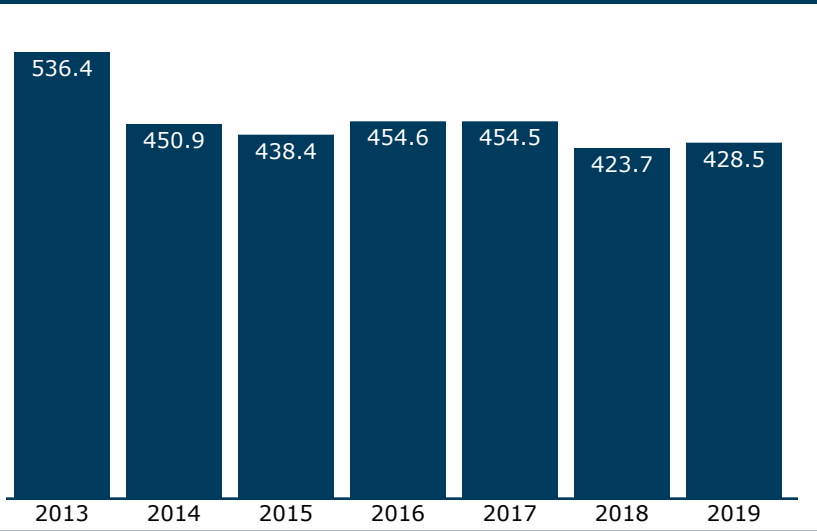

## Passengers, 2013-2019 (in thousands)

## Quick recap, 2019

	Coach	Sleeper	Total
Passengers	345,620	82,883	428,503
Average trip	557 miles	1299 miles	700 miles
Average fare	\$ 74.00	\$323.00	\$122.00
Avg yld per mi	13.2¢	24.9¢	17.4¢