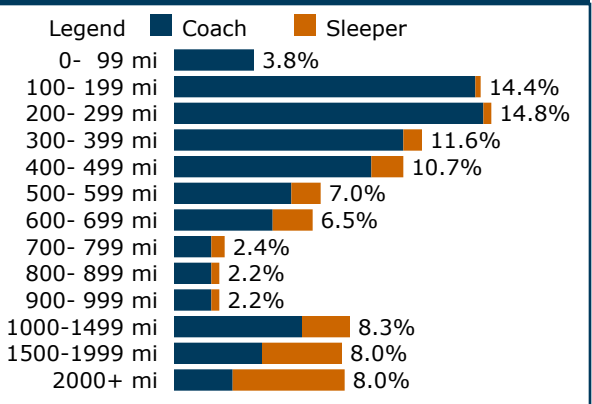

Trips by length, 2019

Activity by station

	2017	2018	2019
Bingen--White Salmon	3,825	3,272	3,065
Browning	1,645	1,334	1,255
Chicago	145,071	137,746	141,518
Columbus	13,545	11,414	12,537
Cut Bank	2,544	2,396	2,071
Detroit Lakes	4,667	4,877	4,697
Devils Lake	4,506	4,217	4,128
East Glacier	14,347	14,414	14,677
Edmonds	7,309	6,911	6,835
Ephrata	3,742	3,503	3,977
Essex	3,253	3,286	3,408
Everett	17,662	16,624	17,049
Fargo	20,232	18,695	18,556
Glasgow	4,945	5,434	4,751
Glenview	6,644	6,450	6,789
Grand Forks	13,891	13,346	12,807
Havre	11,570	11,102	10,212
La Crosse	26,673	25,622	25,587
Leavenworth	8,041	7,443	7,443
Libby	5,068	4,958	5,450
Malta	3,695	3,570	4,265
Milwaukee	22,150	21,402	24,109
Minot	29,978	29,531	27,281
Pasco	23,637	22,711	22,387
Portage	9,077	7,266	7,061
Portland	62,759	56,490	57,183
Red Wing	8,557	8,261	7,959
Rugby	4,027	4,102	3,968
St. Cloud	10,325	9,566	9,143
St. Paul	89,994	83,888	90,961
Sandpoint	7,366	7,166	6,726
Seattle	68,440	62,754	60,929
Shelby	10,887	10,387	9,130
Spokane	49,321	46,784	46,921
Stanley	4,594	4,297	4,463
Staples	5,676	5,723	6,014
Tomah	13,306	11,914	11,394
Vancouver	11,205	11,886	10,973
Wenatchee	13,449	13,177	13,623
West Glacier	5,495	4,891	5,888
Whitefish	56,754	55,060	55,642
Williston	26,195	29,013	29,916
Winona	17,185	14,398	13,199
Wisconsin Dells	14,606	13,631	14,722
Wishram	1,577	1,339	1,262
Wolf Point	5,097	4,447	4,603

RAILPASSENGERS
ASSOCIATION

1200 G St NW, Ste 240
Washington, DC 20005
(202) 408-8362
railpassengers.org