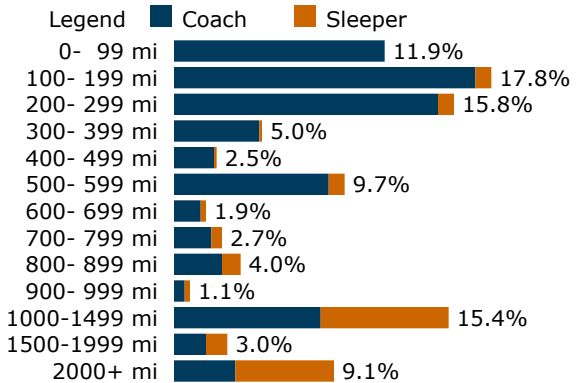

Top city pairs by revenue, 2019

1. Chicago, IL - Emeryville, CA 2438 mi
2. Chicago, IL - Denver, CO 1038 mi
3. Chicago, IL - Sacramento, CA 2353 mi
4. Denver, CO - Emeryville, CA 1400 mi
5. Chicago, IL - Salt Lake City, UT 1608 mi
6. Denver, CO - Glenwood Springs, CO 185 mi
7. Denver, CO - Sacramento, CA 1315 mi
8. Chicago, IL - Reno, NV 2202 mi
9. Chicago, IL - Grand Junction, CO 1311 mi
10. Reno, NV - Sacramento, CA 151 mi

Note: Chicago is Amtrak's east-west gateway.

At a glance

Part of Amtrak's Long Distance sector
Daily service: 44 cities in 7 states

Population of service area
Within 25 miles: 11,753,479
Within 50 miles: 20,874,507

Longest segment traveled: 2,438 miles
Chicago, IL - Emeryville, CA

Trips by length, 2019

Activity by station

	2017	2018	2019
Burlington	8,430	8,668	7,603
Chicago	135,355	128,746	118,960
Colfax	7,035	5,658	5,845
Creston	3,797	3,747	3,281
Davis	6,000	5,766	6,011
Denver	135,162	128,483	142,982
Elko	7,219	8,656	8,360
Emeryville	63,207	59,818	56,841
Fort Morgan	3,448	3,445	3,473
Winter Park	8,845	10,006	10,153
Galesburg	23,087	21,813	19,406
Glenwood Springs	44,925	43,467	42,418
Granby	4,950	5,034	4,863
Grand Junction	30,440	32,146	32,662
Green River	2,235	2,605	2,634
Hastings	5,214	5,304	4,757
Helper	2,132	2,261	2,501
Holdrege	2,002	2,225	1,779
Lincoln	15,964	15,200	14,889
Martinez	17,025	16,110	15,899
McCook	2,914	3,282	3,345
Mount Pleasant	13,736	12,586	10,492
Naperville	7,144	7,167	6,489
Omaha	28,846	26,895	24,909
Osceola	15,601	16,064	14,026
Ottumwa	12,209	11,043	10,322
Princeton	6,509	6,939	6,126
Provo	5,095	5,120	5,634
Reno	69,904	70,518	75,397
Richmond	4,741	4,998	4,884
Roseville	9,681	9,503	9,521
Sacramento	54,632	50,441	48,982
Salt Lake City	40,163	45,195	46,408
Truckee	14,879	15,251	15,104
Winnemucca	4,146	4,540	5,203
Winter Park--Ski Resort			18,997