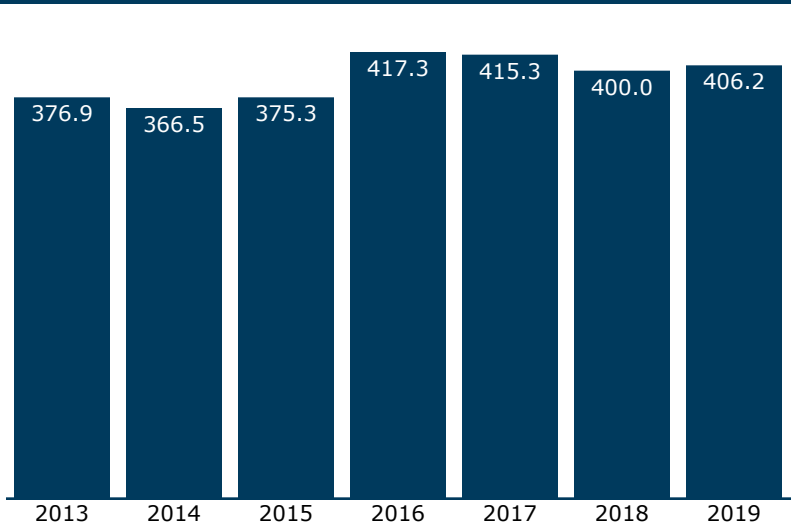

Passengers, 2013-2019 (in thousands)

Quick recap, 2019

	Coach	Sleeper	Total
Passengers	325,681	80,547	406,228
Average trip	514 miles	1365 miles	683 miles
Average fare	\$ 68.00	\$337.00	\$121.00
Avg yld per mi	13.3¢	24.7¢	17.8¢

Top city pairs by ridership, 2019

1. Denver, CO - Glenwood Springs, CO 185 mi
2. Chicago, IL - Denver, CO 1038 mi
3. Denver, CO - Winter Park--Ski Resort, CO 56 mi
4. Chicago, IL - Emeryville, CA 2438 mi
5. Reno, NV - Sacramento, CA 151 mi
6. Reno, NV - Salt Lake City, UT 594 mi
7. Denver, CO - Grand Junction, CO 273 mi
8. Emeryville, CA - Reno, NV 236 mi
9. Chicago, IL - Omaha, NE 500 mi
10. Denver, CO - Emeryville, CA 1400 mi