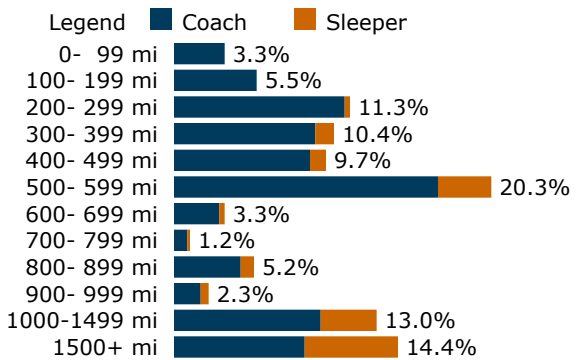

Trips by length, 2019

Activity by station

	2017	2018	2019
Alpine	4,132	4,426	4,422
Beaumont	3,377	3,641	3,651
Benson	1,509	1,444	1,544
Del Rio	1,454	1,317	1,392
Deming	1,230	1,167	1,092
El Paso	11,573	11,112	11,490
Houston	19,400	19,952	20,460
Lafayette	6,154	6,151	5,778
Lake Charles	3,719	3,782	4,070
Lordsburg	662	673	540
Los Angeles	47,739	46,659	43,499
Maricopa	9,277	9,483	9,222
New Iberia	1,602	1,602	1,604
New Orleans	23,642	23,452	21,282
Ontario	3,907	3,924	3,578
Palm Springs	2,629	2,508	2,691
Pomona	1,390	1,363	1,473
San Antonio	19,931	18,834	17,905
Sanderson	173	247	189
Schriever	1,294	1,238	1,124
Tucson	25,137	24,536	22,378
Yuma	4,100	4,077	3,973