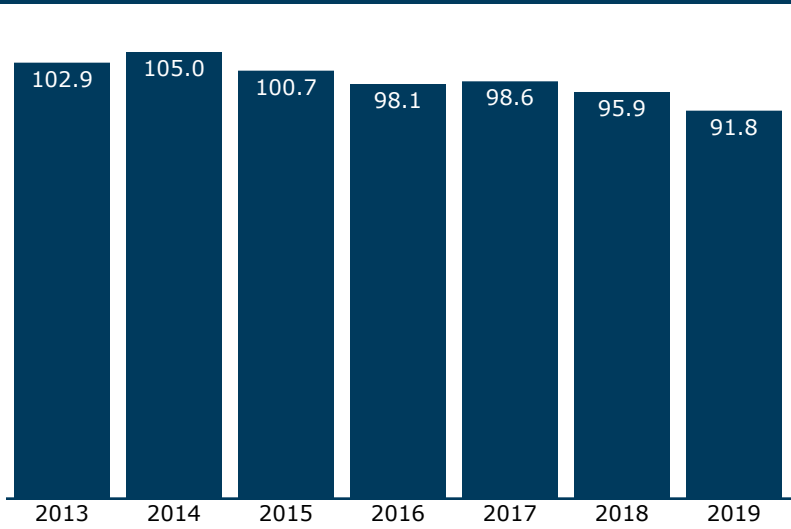

Passengers, 2013-2019 (in thousands)

Quick recap, 2019

	Coach	Sleeper	Total
Passengers	75,135	16,639	91,774
Average trip	660 miles	1140 miles	747 miles
Average fare	\$ 70.00	\$308.00	\$113.00
Avg yld per mi	10.6¢	27.0¢	15.1¢