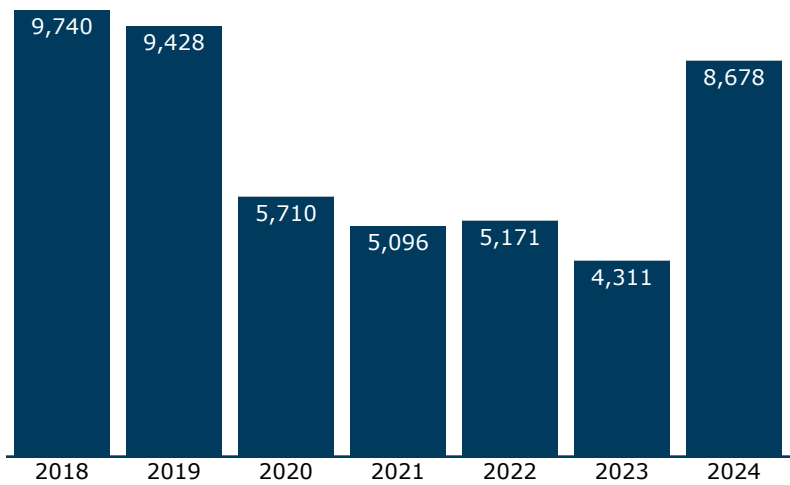

Passengers using this station, 2018-2024

(arrivals and departures)

Amtrak Station

15 Wall St
Yemassee, SC 29445-3345

Population served by this station

Within 25 miles: 134,227

Within 50 miles: 995,755

6th congressional district