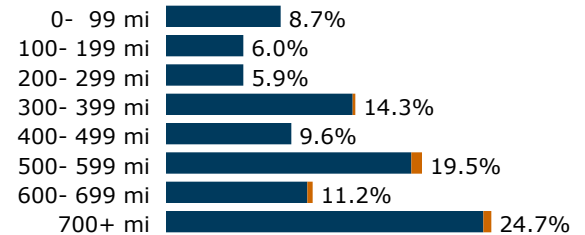

James Clyburn (D)

(202) 225-3315 - clyburn.house.gov

Current Amtrak presence

Long Distance:

Palmetto: Daily service

Silver Meteor: Daily service

Direct service (no change of train) to 38 cities

Quick recap, 2024 (arrivals and departures)

	Coach/ Business	First/ Sleeper	Total
Passengers	8,469	209	8,678
Average trip	491 miles	611 miles	494 miles
Average fare	\$ 94.00	\$422.00	\$102.00
Average yield, per mi	19.1	69.0	20.5

Trips by length, 2024

Legend ■ Coach/business ■ First/sleeper

Top city pairs by ridership, 2024

1. New York, NY	782 mi
2. Washington, DC	557 mi
3. Philadelphia, PA	691 mi
4. Richmond, VA	448 mi
5. North Charleston, SC	54 mi
6. Orlando, FL	347 mi
7. Wilson, NC	306 mi
8. Newark, NJ	772 mi
9. Alexandria, VA	549 mi
10. Fayetteville, NC	232 mi