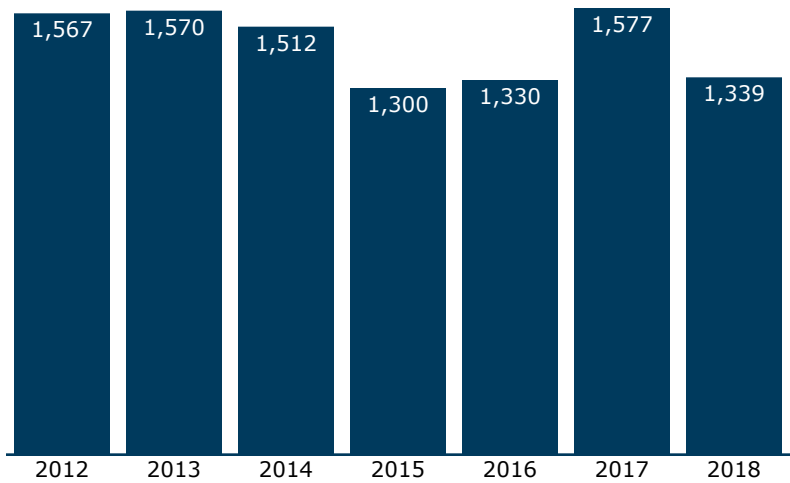

Passengers using this station, 2012-2018

(arrivals and departures)

Amtrak Station

1 Railroad Ave
Wishram, WA 98673

Population served by this station

Within 25 miles: 26,750

Within 50 miles: 84,349

3rd congressional district

Jaime Herrera Beutler (R)
(202) 225-3536 - herrerabeutler.house.gov

Current Amtrak presence

Long Distance: 1,339

Empire Builder: Daily service

Direct service (no change of train) to 28 cities

Quick recap, 2018 (arrivals and departures)

Top city pairs by ridership, 2018

1. Portland, OR	106 mi
2. Vancouver, WA	96 mi
3. Spokane, WA	271 mi
4. Williston, ND	1,089 mi
5. Whitefish, MT	524 mi
6. Pasco, WA	125 mi
7. Shelby, MT	675 mi
8. Chicago, IL*	2,150 mi
9. Rugby, ND	1,271 mi
10. Havre, MT	780 mi

Top city pairs by revenue, 2018

1. Portland, OR	106 mi
2. Vancouver, WA	96 mi
3. Williston, ND	1,089 mi
4. Chicago, IL*	2,150 mi
5. Whitefish, MT	524 mi
6. Spokane, WA	271 mi
7. Rugby, ND	1,271 mi
8. Shelby, MT	675 mi
9. Columbus, WI	2,000 mi
10. Stanley, ND	1,156 mi