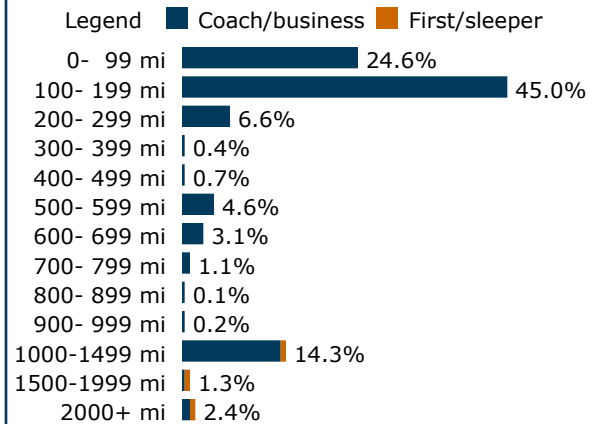

Jaime Herrera Beutler (R)
(202) 225-3536 - herrerabeutler.house.gov

Current Amtrak presence

Long Distance: 1,339

Empire Builder: Daily service

Direct service (no change of train) to 28 cities

Quick recap, 2018 (arrivals and departures)

Top city pairs by ridership, 2018

1. Portland, OR	106 mi
2. Vancouver, WA	96 mi
3. Spokane, WA	271 mi
4. Williston, ND	1,089 mi
5. Whitefish, MT	524 mi
6. Pasco, WA	125 mi
7. Shelby, MT	675 mi
8. Chicago, IL*	2,150 mi
9. Rugby, ND	1,271 mi
10. Havre, MT	780 mi