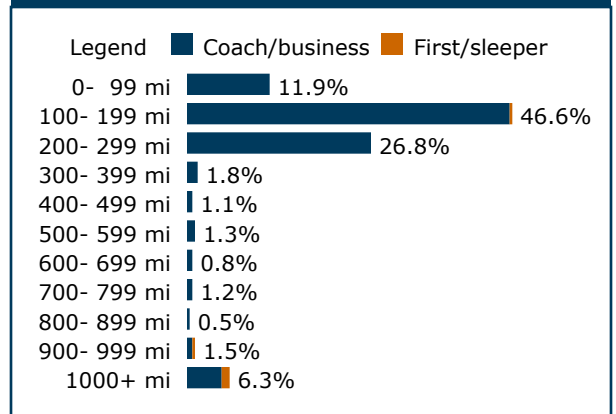

Trips by length, 2024