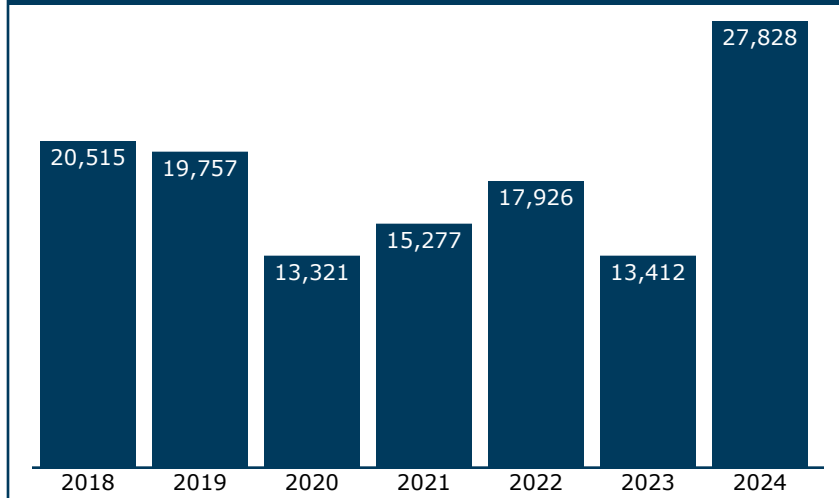

Passengers using this station, 2018-2024

(arrivals and departures)

Amtrak Station

1800 7th St SW
Winter Haven, FL 33880-4375

Population served by this station

Within 25 miles: 875,755

Within 50 miles: 4,264,608