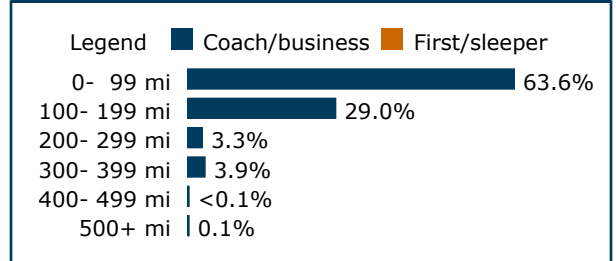

Trips by length, 2024

Top city pairs by ridership, 2024

1. New Haven, CT	48 mi
2. New York, NY	118 mi
3. Springfield, MA	20 mi
4. State St [N.Haven], CT	42 mi
5. Hartford, CT	6 mi
6. Philadelphia, PA	209 mi
7. Washington, DC	344 mi
8. Stamford, CT	82 mi
9. Newark, NJ	128 mi
10. Meriden, CT	24 mi

Top city pairs by revenue, 2024

1. New York, NY	118 mi
2. New Haven, CT	48 mi
3. Philadelphia, PA	209 mi
4. Washington, DC	344 mi
5. State St [N.Haven], CT	42 mi
6. Stamford, CT	82 mi
7. Newark, NJ	128 mi
8. Springfield, MA	20 mi
9. Metropark, NJ	142 mi
10. Wilmington, DE	234 mi