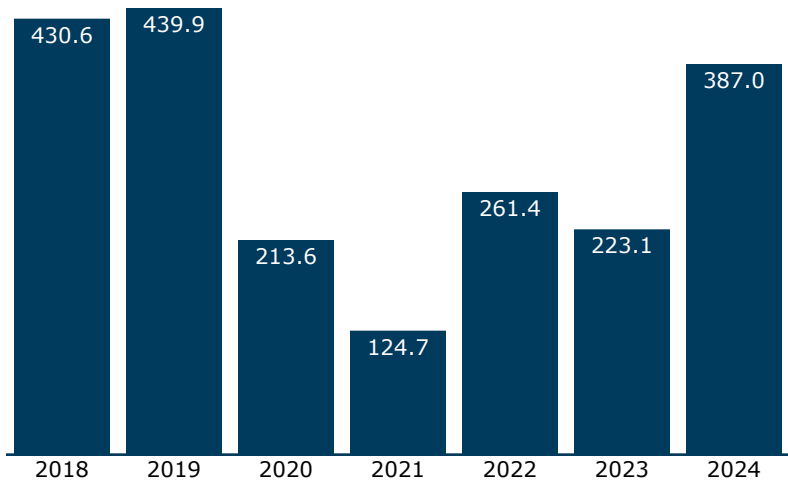

Passengers using this station, 2018-2024

(arrivals and departures, in thousands)

Quick recap, 2024 (arrivals and departures)

	Coach/ Business	First/ Sleeper	Total
Passengers	384,992	2,016	387,008
Average trip	129 miles	842 miles	133 miles

Top city pairs by ridership, 2024

1. New York, NY	58 mi
2. Washington, DC	168 mi
3. Philadelphia, PA	33 mi
4. Baltimore, MD	127 mi
5. Boston, MA	289 mi
6. Newark, NJ	48 mi
7. BWI Airport, MD	138 mi
8. Back Bay, MA	288 mi
9. New Haven, CT	133 mi
10. Wilmington, DE	58 mi