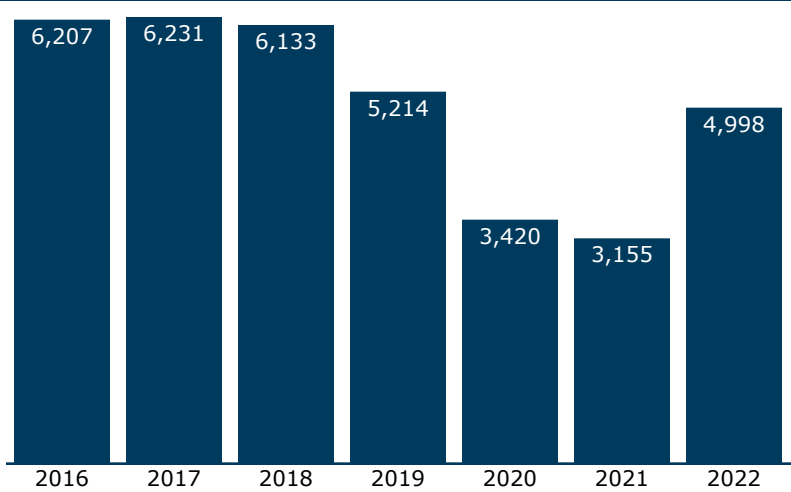

Passengers using this station, 2016-2022

(arrivals and departures)

Amtrak Station

100 E Front St
Texarkana, AR 71854-5907

Population served by this station

Within 25 miles: 144,253

Within 50 miles: 303,406

4th congressional district

Bruce Westerman (R)

(202) 225-3772 - westerman.house.gov

Current Amtrak presence

Long Distance: 4,998

Texas Eagle: Daily service

Direct service (no change of train) to 37 cities

Quick recap, 2022 (arrivals and departures)