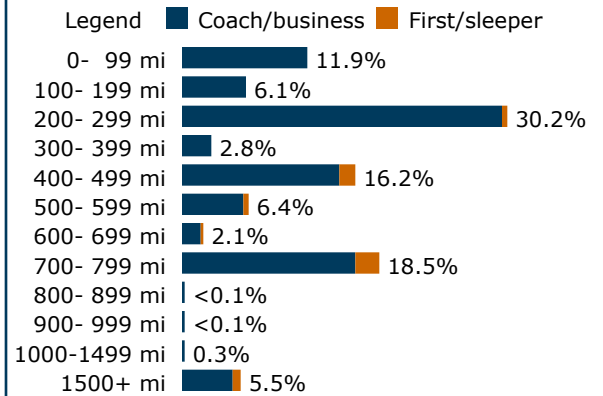

Trips by length, 2022

Top city pairs by ridership, 2022

1. Dallas, TX	217 mi
2. Chicago, IL*	774 mi
3. St. Louis, MO	490 mi
4. Longview, TX	90 mi
5. Fort Worth, TX	248 mi
6. Little Rock, AR	140 mi
7. Los Angeles, CA	1,954 mi
8. San Antonio, TX	542 mi
9. Springfield, IL	589 mi
10. Austin, TX	449 mi

Top city pairs by revenue, 2022

1. Chicago, IL*	774 mi
2. St. Louis, MO	490 mi
3. Los Angeles, CA	1,954 mi
4. Dallas, TX	217 mi
5. Springfield, IL	589 mi
6. Fort Worth, TX	248 mi
7. San Antonio, TX	542 mi
8. Normal, IL	650 mi
9. Longview, TX	90 mi
10. Joliet, IL	737 mi

RAILPASSENGERS
ASSOCIATION

1200 G St NW, Ste 240
Washington, DC 20005
(202) 408-8362
railpassengers.org

* Chicago is Amtrak's east-west gateway.