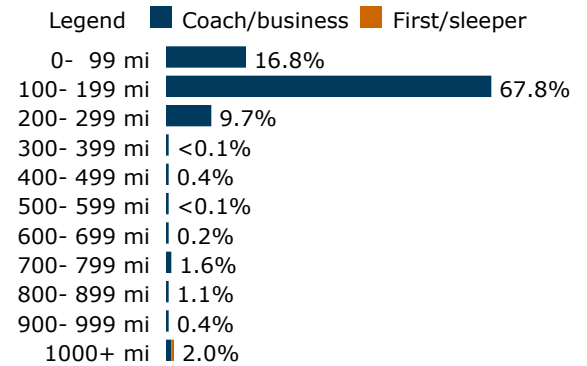

Trips by length, 2024