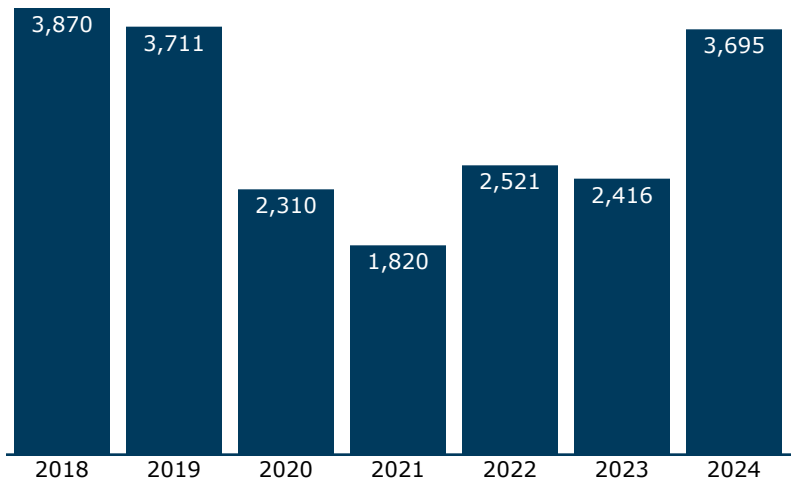

Passengers using this station, 2018-2024 (arrivals and departures)

Amtrak Station

290 Magnolia St
Spartanburg, SC 29306-2330

Population served by this station

Within 25 miles: 707,659
Within 50 miles: 1,895,595

4th congressional district

William Timmons (R)
(202) 225-6030 - timmons.house.gov

Current Amtrak presence

Long Distance: 3,695

Crescent: Daily service

Direct service (no change of train) to 34 cities

Quick recap, 2024 (arrivals and departures)