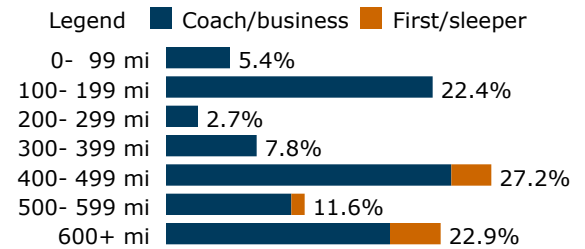

4th congressional district

William Timmons (R)
(202) 225-6030 - timmons.house.gov

Current Amtrak presence

Long Distance: 3,695

Crescent: Daily service

Direct service (no change of train) to 34 cities

Quick recap, 2024 (arrivals and departures)

	Coach/ Business	First/ Sleeper	Total
Passengers	3,353	342	3,695
Average trip	407 miles	569 miles	422 miles
Average fare	\$ 95.00	\$349.00	\$118.00
Average yield, per mi	23.2	61.3	28.0

Trips by length, 2024