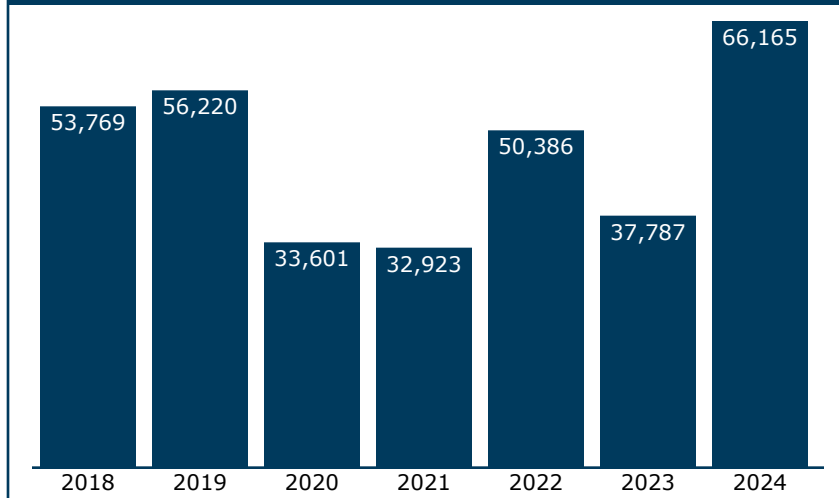

Passengers using this station, 2018-2024

(arrivals and departures)

Amtrak Station

2611 Seaboard Coast Line Dr
Savannah, GA 31415-1634

Population served by this station

Within 25 miles: 504,490

Within 50 miles: 813,420