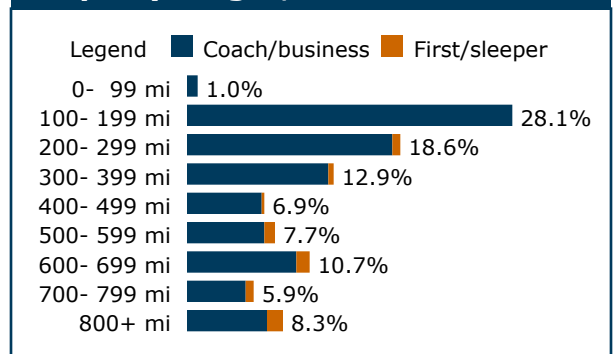

Trips by length, 2024

Top city pairs by ridership, 2024

1. North Charleston, SC	102 mi
2. Orlando, FL	299 mi
3. Washington, DC	646 mi
4. New York, NY	871 mi
5. Richmond, VA	537 mi
6. Jacksonville, FL	149 mi
7. Philadelphia, PA	780 mi
8. Fayetteville, NC	279 mi
9. Miami, FL	609 mi
10. Florence, SC	196 mi

Top city pairs by revenue, 2024

1. New York, NY	871 mi
2. Washington, DC	646 mi
3. Philadelphia, PA	780 mi
4. Orlando, FL	299 mi
5. Richmond, VA	537 mi
6. North Charleston, SC	102 mi
7. Miami, FL	609 mi
8. Newark, NJ	861 mi
9. Alexandria, VA	638 mi
10. Baltimore, MD	686 mi

RAILPASSENGERS
ASSOCIATION

1200 G St NW, Ste 240
Washington, DC 20005
(202) 408-8362
railpassengers.org