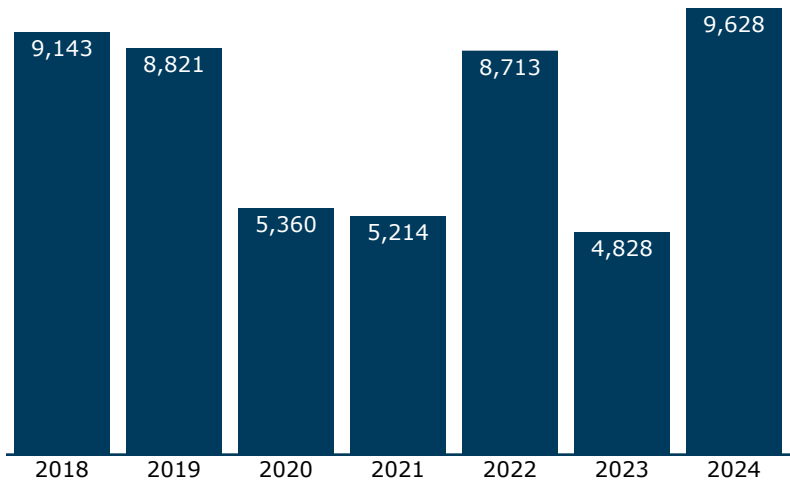

Passengers using this station, 2018-2024

(arrivals and departures)

Amtrak Station

1200 N Depot St
Sandusky, OH 44870-3165

Population served by this station

Within 25 miles: 215,041
Within 50 miles: 1,738,060