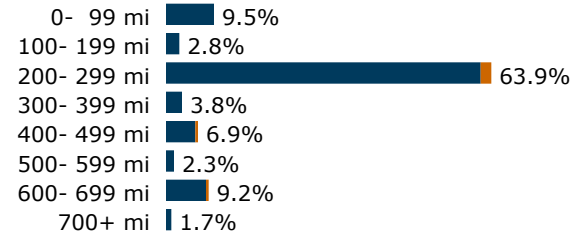

Passengers using this station, 2018-2024

(arrivals and departures)

Amtrak Station

1200 N Depot St
Sandusky, OH 44870-3165

Population served by this station

Within 25 miles: 215,041
Within 50 miles: 1,738,060

9th congressional district

Marcy Kaptur (D)
(202) 225-4146 - kaptur.house.gov

Current Amtrak presence

Long Distance: 9,628

Capitol Limited: Daily service
Lake Shore Limited: Daily service

Direct service (no change of train) to 33 cities

Quick recap, 2024 (arrivals and departures)

	Coach/ Business	First/ Sleeper	Total
Passengers	9,101	527	9,628
Average trip	312 miles	432 miles	318 miles
Average fare	\$ 60.00	\$253.00	\$ 70.00
Average yield, per mi	19.1	58.6	22.0

Trips by length, 2024

Legend ■ Coach/business ■ First/sleeper

Top city pairs by ridership, 2024

1. Chicago, IL*	281 mi
2. New York, NY	678 mi
3. Washington, DC	483 mi
4. Cleveland, OH	60 mi
5. Toledo, OH	47 mi
6. Pittsburgh, PA	200 mi
7. Buffalo, NY	247 mi
8. Syracuse, NY	387 mi
9. Rochester, NY	308 mi
10. Utica, NY	441 mi