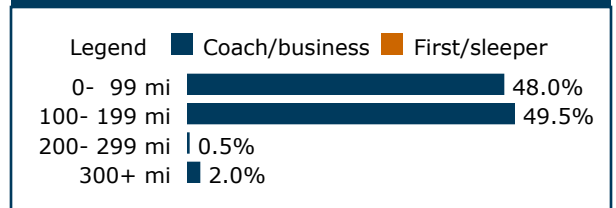

Trips by length, 2024

Top city pairs by ridership, 2024

1. New York, NY	110 mi
2. Philadelphia, PA	19 mi
3. Lancaster, PA	49 mi
4. Harrisburg, PA	85 mi
5. Newark, NJ	100 mi
6. Pittsburgh, PA	334 mi
7. Elizabethtown, PA	67 mi
8. Middletown, PA	75 mi
9. Mount Joy, PA	60 mi
10. Ardmore, PA	11 mi

Top city pairs by revenue, 2024

1. New York, NY	110 mi
2. Philadelphia, PA	19 mi
3. Pittsburgh, PA	334 mi
4. Harrisburg, PA	85 mi
5. Lancaster, PA	49 mi
6. Newark, NJ	100 mi
7. Greensburg, PA	303 mi
8. Altoona, PA	217 mi
9. Elizabethtown, PA	67 mi
10. Middletown, PA	75 mi