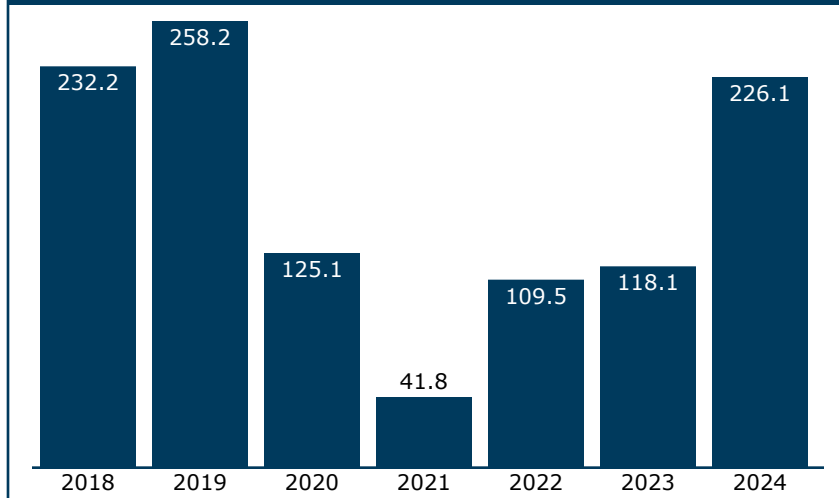

Passengers using this station, 2018-2024

(arrivals and departures, in thousands)

Amtrak Station

13 W Lancaster Ave
Paoli, PA 19301-1344

Population served by this station

Within 25 miles: 4,230,073

Within 50 miles: 8,398,937

6th congressional district

Chrissy Houlahan (D)

(202) 225-4315 - houlahan.house.gov

Current Amtrak presence

State Supported: 226,063

Keystone: Multiple trains daily

Pennsylvanian: Daily service

Direct service (no change of train) to 26 cities