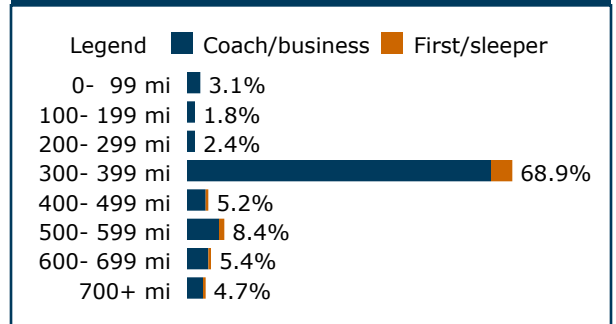

Trips by length, 2024

Top city pairs by ridership, 2024

1. Chicago, IL*	381 mi
2. Washington, DC	540 mi
3. Staunton, VA	386 mi
4. Charlottesville, VA	426 mi
5. Wilmington, DE	649 mi
6. New York, NY	765 mi
7. Philadelphia, PA	675 mi
8. Cincinnati, OH	62 mi
9. Indianapolis, IN	185 mi
10. Manassas, VA	508 mi

Top city pairs by revenue, 2024

1. Chicago, IL*	381 mi
2. Washington, DC	540 mi
3. New York, NY	765 mi
4. Charlottesville, VA	426 mi
5. Staunton, VA	386 mi
6. Philadelphia, PA	675 mi
7. Wilmington, DE	649 mi
8. Manassas, VA	508 mi
9. Newark, NJ	755 mi
10. Baltimore, MD	580 mi

RAILPASSENGERS
ASSOCIATION

1200 G St NW, Ste 240
Washington, DC 20005
(202) 408-8362
railpassengers.org

* Chicago is Amtrak's east-west gateway.