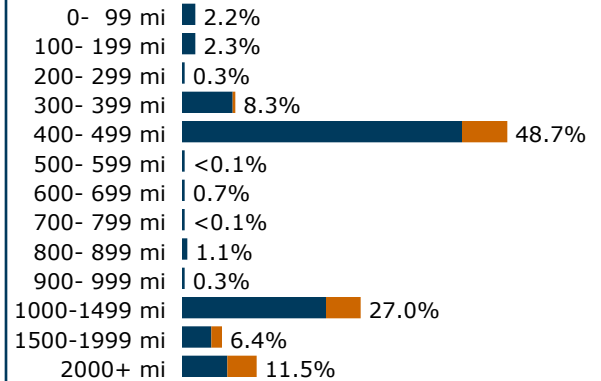

2nd congressional district

Eli Crane (R)

(202) 225-3361 - crane.house.gov

Current Amtrak presence

Long Distance: 11,454

Sunset Limited: 3 trains/wk

Texas Eagle: 3 trains/wk

Direct service (no change of train) to 47 cities

Trips by length, 2024

Legend ■ Coach/business ■ First/sleeper

Top city pairs by ridership, 2024

1. Los Angeles, CA	416 mi
2. Chicago, IL*	2,312 mi
3. San Antonio, TX	1,007 mi
4. Ontario, CA	377 mi
5. New Orleans, LA	1,579 mi
6. El Paso, TX	402 mi
7. Houston, TX	1,217 mi
8. Tucson, AZ	86 mi
9. Yuma, AZ	171 mi
10. Fort Worth, TX	1,290 mi