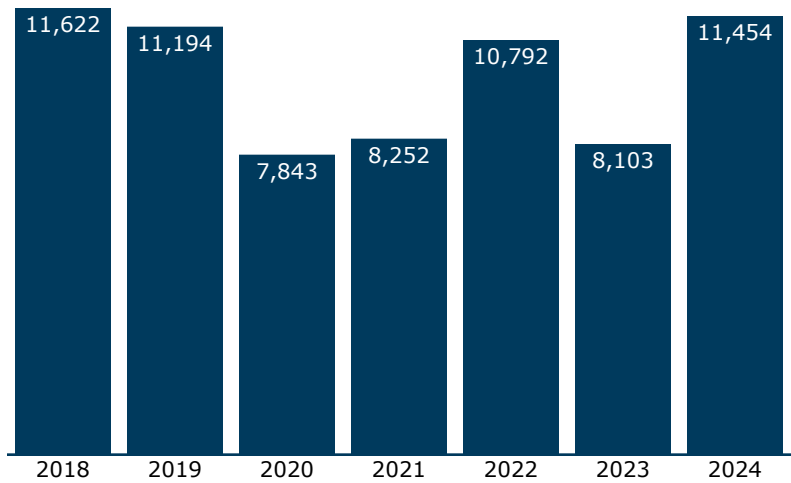

Passengers using this station, 2018-2024

(arrivals and departures)

Amtrak Station

19427 N Maricopa Rd
Maricopa, AZ 85139-2840

Population served by this station

Within 25 miles: 982,211

Within 50 miles: 4,634,692