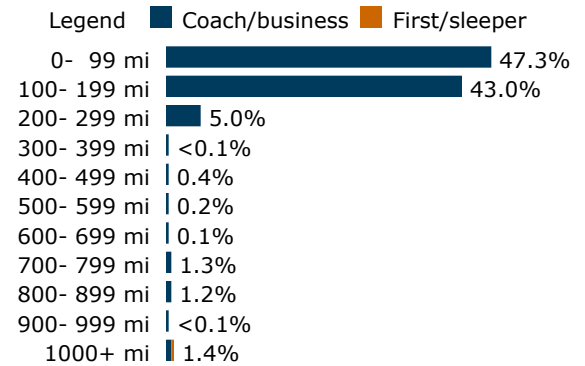

Marilyn Strickland (D)

(202) 225-9740 - strickland.house.gov

Current Amtrak presence

State Supported: 62,887

Cascades: Multiple trains daily

Long Distance: 10,741

Coast Starlight: Daily service

Direct service (no change of train) to 37 cities

Trips by length, 2024

Top city pairs by ridership, 2024

1. Seattle, WA	75 mi
2. Portland, OR	114 mi
3. Vancouver, WA	104 mi
4. Tukwila, WA	57 mi
5. Eugene, OR	235 mi
6. Bellingham, WA	170 mi
7. Salem, OR	164 mi
8. Tacoma, WA	36 mi
9. Kelso--Longview, WA	75 mi
10. Centralia, WA	22 mi