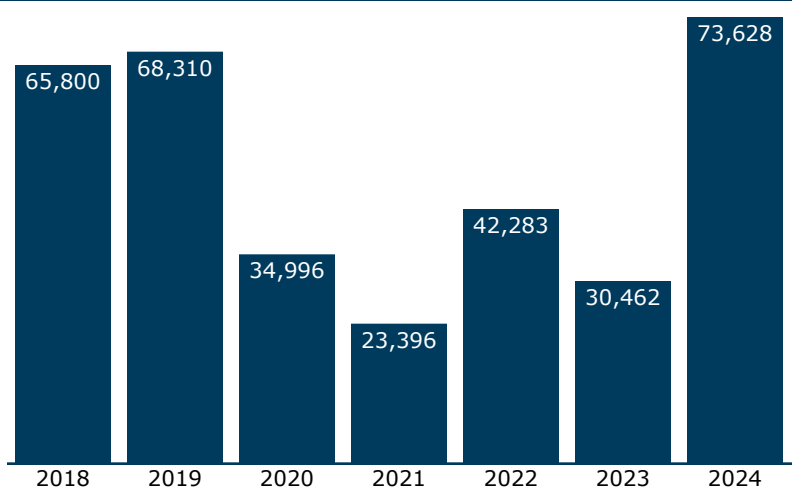

Passengers using this station, 2018-2024

(arrivals and departures)

Amtrak Station

6600 Yelm Hwy SE
Lacey, WA 98513-6481

Population served by this station

Within 25 miles: 965,599

Within 50 miles: 2,941,421

10th congressional district

Marilyn Strickland (D)

(202) 225-9740 - strickland.house.gov

Current Amtrak presence

State Supported: 62,887

Cascades: Multiple trains daily

Long Distance: 10,741

Coast Starlight: Daily service

Direct service (no change of train) to 37 cities