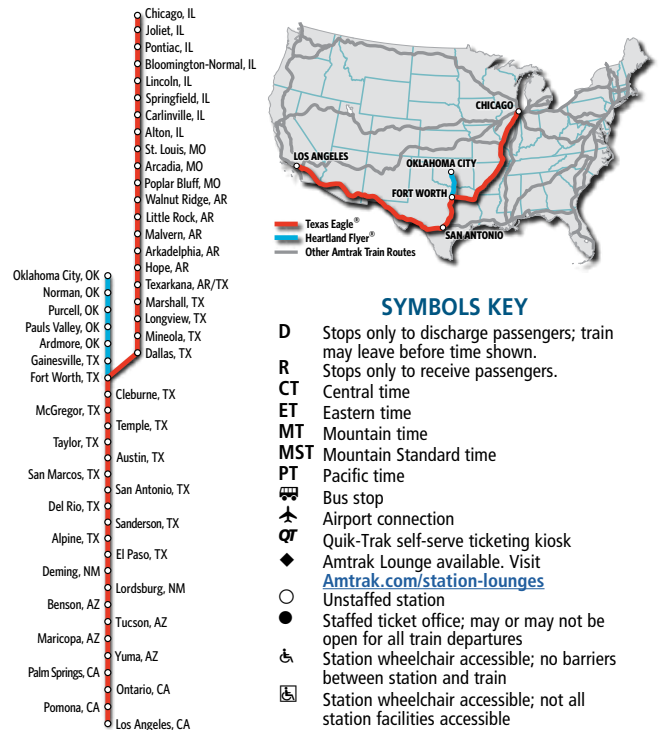

BOOK TRAVEL, CHECK TRAIN STATUS, ACCESS YOUR ETICKET AND MORE THROUGH THE **Amtrak app.**

Amtrak.com
1-800-USA-RAIL

821	◀ Train Number ▶				822	
Daily	◀ Normal Days of Operation ▶				Daily	
	◀ On Board Service ▶					
Read Down	Mile		Symbol		Read Up	
8903	Village Tours—Newton, KS - Oklahoma City, OK				8904	
4 00A	0	Dp	Newton, KS—Amtrak Station (CT)		Ar	1 45A
5 00A	28	Ar	Wichita, KS		Dp	1 10A
5 00A		Dp			Ar	12 50A
7 35A	189	Ar	Oklahoma City, OK —Amtrak Station (CT)		Dp	10 20P
8 25A	0	Dp	Oklahoma City, OK (CT)		Ar	9 27P
8 51A	20		Norman, OK			8 47P
9 08A	35		Purcell, OK			8 26P
9 32A	57		Pauls Valley, OK			8 01P
10 24A	102		Ardmore, OK			7 11P
11 10A	141		Gainesville, TX			6 30P
12 27P	206	Ar	Fort Worth, TX (CT)		Dp	5 25P

SCHEDULES EFFECTIVE 3/8/2020

Service on the Heartland Flyer®

Coaches: Reservations required.

Café service. Table seating offering a variety of meals, snacks and beverages for sale. For more information, visit Amtrak.com/café.

All Amtrak services and stations are non-smoking.

Trails and Rails Program: In cooperation with the National Park Service, volunteer rangers provide on board narratives between May and September on selected days over parts of this route. Visit nps.gov/trailsandrails and amtraktoparks.com.

The Heartland Flyer is financed primarily through funds made available by the Oklahoma and Texas Departments of Transportation.

TEXAS EAGLE and HEARTLAND FLYER ROUTE MAP and SYMBOLS

Connecting Local Services

Dallas–Fort Worth Metroplex

Dallas Area Rapid Transit (DART) operates bus and light rail service in Dallas, with a light rail hub at Dallas Union Station. (214) 979-1111, www.dart.org.

Fort Worth Transportation Authority (Trinity Metro) operates bus service from its hub at Fort Worth Central Station (Amtrak station). (817) 215-8600, ridetrinitymetro.org.

TEXRail operates daily, hourly, local train service from Fort Worth Central station to Dallas-Fort Worth International Airport (Terminal B), (817) 215-8600, ridetrinitymetro.org.

Trinity Railway Express is a cooperative effort of DART and Trinity Metro, providing commuter rail service, Monday through Saturday, between Fort Worth and Dallas Amtrak stations. Intermediate stations include Richland Hills, Irving and a free shuttle bus from CentrePort station to Dallas – Ft. Worth International Airport.

Extend your trip on the *Heartland Flyer* to Oklahoma City! Call DART or Trinity Metro for more information or visit trinityrailwayexpress.org.

**San Antonio–McAllen
Harlingen-Brownsville**

Connecting intercity bus service by Valley Transit is available between San Antonio (Greyhound Station) to McAllen, Harlingen and Brownsville.

MetroLink

MetroLink operates light rail local service with branches serving St. Louis, East Saint Louis and Belleville, Illinois, and Lambert-St. Louis International Airport. Board at Civic Center Station, adjacent to Amtrak. For information call (314) 982-1400 or visit www.metrostlouis.org.

SHADING KEY

Daytime train Thruway and connecting services

Carry-On Pet Program

A small cat or dog in a pet carrier may be carried aboard most Amtrak trains. Reservations are required, and some restrictions apply. Visit Amtrak.com/pets for details.

See page 2 for corresponding additional service on the Texas Eagle and page 3 for Thruway Bus Connections.