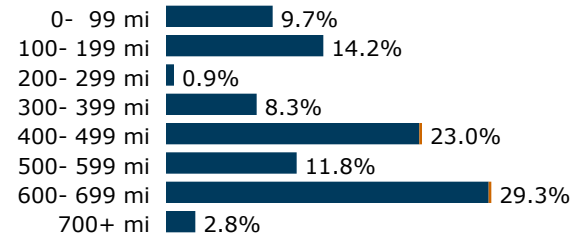

Trips by length, 2024

Legend ■ Coach/business ■ First/sleeper

Top city pairs by ridership, 2024

1. New York, NY	672 mi
2. Philadelphia, PA	581 mi
3. Washington, DC	447 mi
4. North Charleston, SC	56 mi
5. Savannah, GA	158 mi
6. Newark, NJ	662 mi
7. Baltimore, MD	487 mi
8. Wilson, NC	196 mi
9. Richmond, VA	338 mi
10. Alexandria, VA	439 mi

Top city pairs by revenue, 2024

1. New York, NY	672 mi
2. Philadelphia, PA	581 mi
3. Washington, DC	447 mi
4. Newark, NJ	662 mi
5. Baltimore, MD	487 mi
6. Alexandria, VA	439 mi
7. Richmond, VA	338 mi
8. Orlando, FL	457 mi
9. Miami, FL	719 mi
10. Wilmington, DE	557 mi

RAILPASSENGERS
ASSOCIATION

1200 G St NW, Ste 240
Washington, DC 20005
(202) 408-8362
railpassengers.org