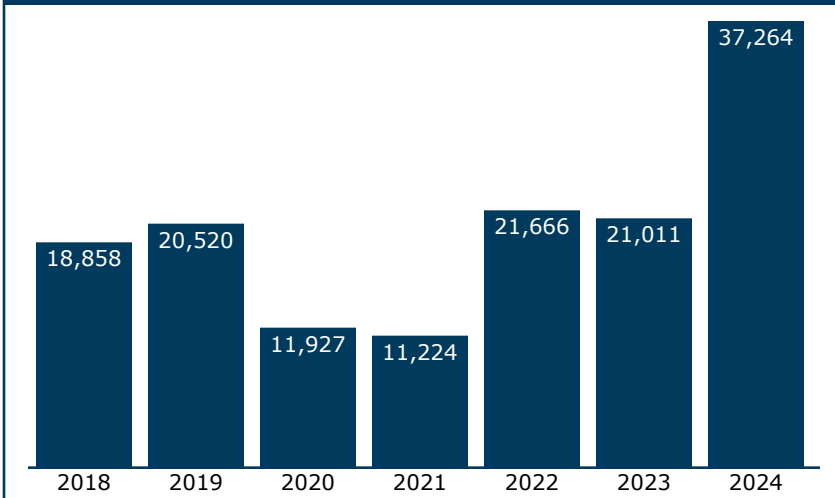

Passengers using this station, 2018-2024 (arrivals and departures)

Amtrak Station

201 S Main St
Kannapolis, NC 28081-3201

Population served by this station

Within 25 miles: 1,334,281

Within 50 miles: 3,559,589

12th congressional district

Alma Adams (D)

(202) 225-1510 - adams.house.gov

Current Amtrak presence

State Supported: 37,264

Carolinian: Daily service

Piedmont: Multiple trains daily

Direct service (no change of train) to 25 cities