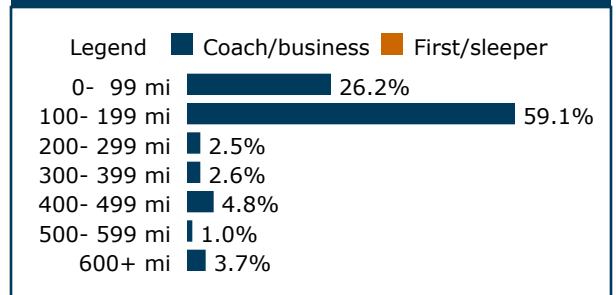

Trips by length, 2024

Top city pairs by ridership, 2024

1. Raleigh, NC	146 mi
2. Durham, NC	120 mi
3. Greensboro, NC	62 mi
4. Cary, NC	137 mi
5. Charlotte, NC	27 mi
6. Washington, DC	452 mi
7. New York, NY	677 mi
8. Salisbury, NC	15 mi
9. High Point, NC	49 mi
10. Burlington, NC	86 mi

Top city pairs by revenue, 2024

1. Raleigh, NC	146 mi
2. Durham, NC	120 mi
3. Cary, NC	137 mi
4. Washington, DC	452 mi
5. New York, NY	677 mi
6. Greensboro, NC	62 mi
7. Richmond, VA	343 mi
8. Wilson, NC	201 mi
9. Alexandria, VA	443 mi
10. Philadelphia, PA	586 mi

RAILPASSENGERS
ASSOCIATION

1200 G St NW, Ste 240
Washington, DC 20005
(202) 408-8362
railpassengers.org