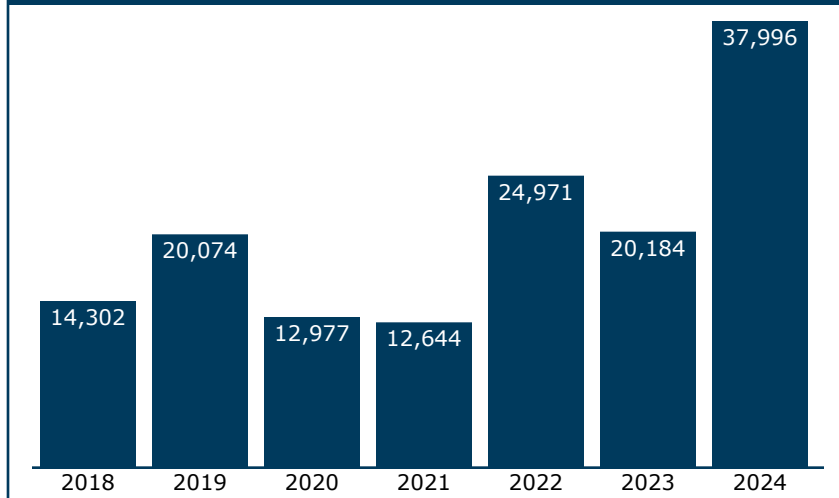

Passengers using this station, 2018-2024 (arrivals and departures)

Amtrak Station

36 Depot St.
Freeport, ME 04032-1504

Population served by this station

Within 25 miles: 431,294

Within 50 miles: 805,165

1st congressional district

Chellie Pingree (D)

(202) 225-6116 - pingree.house.gov

Current Amtrak presence

State Supported: 37,996

Downeaster: Multiple trains daily

Direct service (no change of train) to 11 cities

Quick recap, 2024 (arrivals and departures)