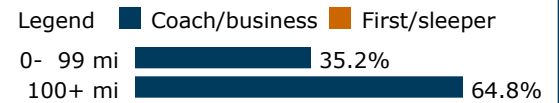

Chellie Pingree (D)

(202) 225-6116 - pingree.house.gov

Current Amtrak presence

State Supported: 37,996

Downeaster: Multiple trains daily

Direct service (no change of train) to 11 cities

Quick recap, 2024 (arrivals and departures)

	Coach/ Business	First/ Sleeper	Total
Passengers	37,996		37,996
Average trip	101 miles	n/a	101 miles
Average fare	\$ 22.00	n/a	\$ 22.00
Average yield, per mi	21.4	n/a	21.4

Trips by length, 2024

Top city pairs by ridership, 2024