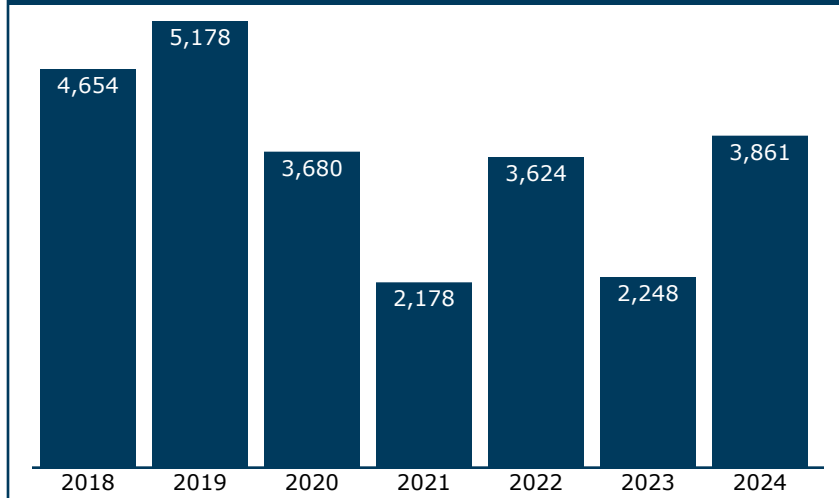

Passengers using this station, 2018-2024

(arrivals and departures)

Amtrak Station

5750 Sacramento Ave
Dunsmuir, CA 96025-2024

Population served by this station

Within 25 miles: 20,662

Within 50 miles: 191,758

1st congressional district

Doug LaMalfa (R)

(202) 225-3076 - lamalfa.house.gov

Current Amtrak presence

Long Distance: 3,861

Coast Starlight: Daily service

Direct service (no change of train) to 29 cities

Quick recap, 2024 (arrivals and departures)