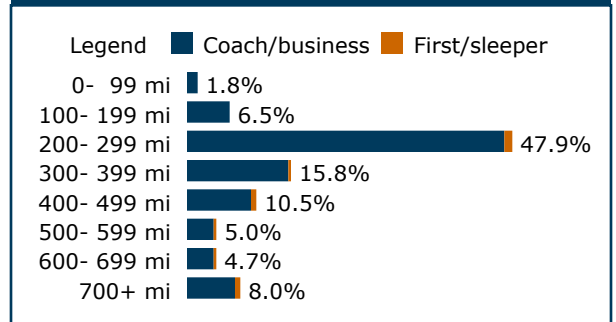

Trips by length, 2024

Top city pairs by ridership, 2024

1. Sacramento, CA	214 mi
2. Emeryville, CA	298 mi
3. Portland, OR	423 mi
4. Martinez, CA	271 mi
5. Los Angeles, CA	767 mi
6. San Jose, CA	344 mi
7. Oakland, CA	303 mi
8. Seattle, WA	610 mi
9. Klamath Falls, OR	105 mi
10. Chico, CA	129 mi

Top city pairs by revenue, 2024

1. Sacramento, CA	214 mi
2. Los Angeles, CA	767 mi
3. Portland, OR	423 mi
4. Emeryville, CA	298 mi
5. Seattle, WA	610 mi
6. San Jose, CA	344 mi
7. Martinez, CA	271 mi
8. Oakland, CA	303 mi
9. San Luis Obispo, CA	547 mi
10. Santa Barbara, CA	664 mi

RAILPASSENGERS
ASSOCIATION

1200 G St NW, Ste 240
Washington, DC 20005
(202) 408-8362
railpassengers.org