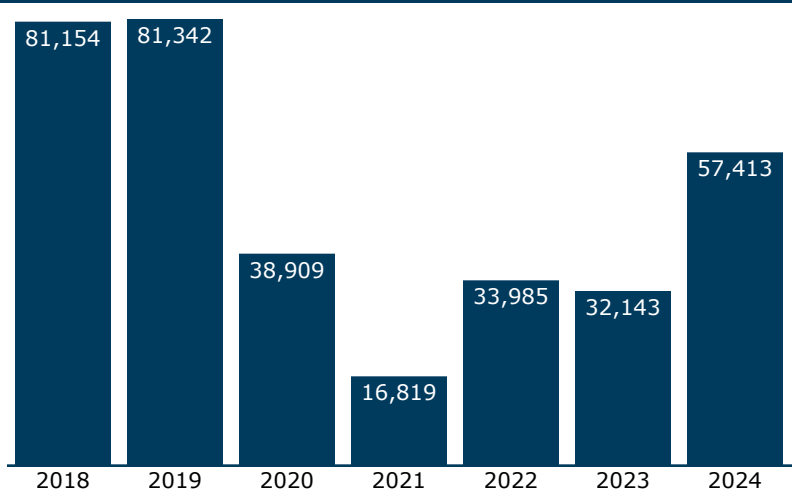

Passengers using this station, 2018-2024

(arrivals and departures)

Quick recap, 2024 (arrivals and departures)

	Coach/ Business	First/ Sleeper	Total
Passengers	57,413		57,413
Average trip	36 miles	n/a	36 miles