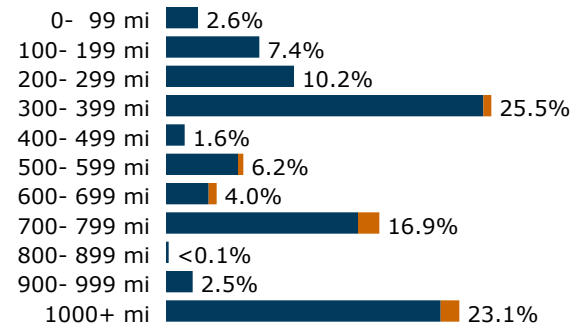

Trips by length, 2022

Legend ■ Coach/business ■ First/sleeper

Top city pairs by ridership, 2022

1. Kansas City, MO	345 mi
2. Los Angeles, CA	1,474 mi
3. Chicago, IL*	782 mi
4. Lawrence, KS	305 mi
5. Albuquerque, NM	550 mi
6. La Junta, CO	203 mi
7. Newton, KS	144 mi
8. Topeka, KS	279 mi
9. Galesburg, IL	620 mi
10. Garden City, KS	50 mi

Top city pairs by revenue, 2022

1. Los Angeles, CA	1,474 mi
2. Chicago, IL*	782 mi
3. Kansas City, MO	345 mi
4. Albuquerque, NM	550 mi
5. Galesburg, IL	620 mi
6. Lawrence, KS	305 mi
7. San Bernardino, CA	1,402 mi
8. Fullerton, CA	1,448 mi
9. Flagstaff, AZ	909 mi
10. La Junta, CO	203 mi

RAILPASSENGERS
ASSOCIATION

1200 G St NW, Ste 240
Washington, DC 20005
(202) 408-8362
railpassengers.org

* Chicago is Amtrak's east-west gateway.