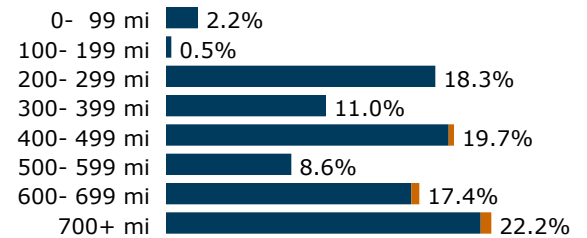

Passengers using this station, 2018-2024

(arrivals and departures)

Amtrak Station

200 W Baruch St
Denmark, SC 29042-1204

Population served by this station

Within 25 miles: 99,560

Within 50 miles: 852,367

6th congressional district

James Clyburn (D)

(202) 225-3315 - clyburn.house.gov

Current Amtrak presence

Long Distance:

Silver Star: Daily service

Direct service (no change of train) to 35 cities

Quick recap, 2024 (arrivals and departures)

	Coach/ Business	First/ Sleeper	Total
Passengers	2,927	68	2,995
Average trip	521 miles	650 miles	524 miles
Average fare	\$ 97.00	\$375.00	\$104.00
Average yield, per mi	18.6	57.6	19.7

Trips by length, 2024

Legend ■ Coach/business ■ First/sleeper

Top city pairs by ridership, 2024

1. New York, NY	784 mi
2. Jacksonville, FL	236 mi
3. Tampa, FL	439 mi
4. Orlando, FL	383 mi
5. Philadelphia, PA	693 mi
6. Washington, DC	559 mi
7. Newark, NJ	774 mi
8. Wilmington, DE	669 mi
9. Raleigh, NC	253 mi
10. Cary, NC	244 mi