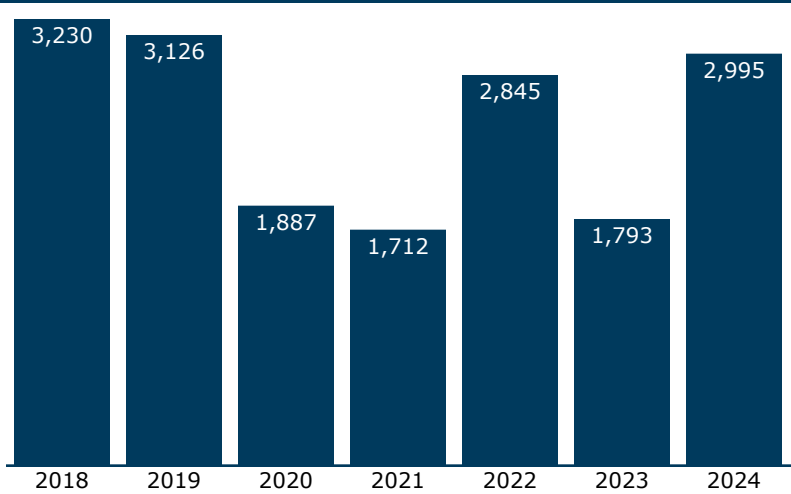

Passengers using this station, 2018-2024

(arrivals and departures)

Amtrak Station

200 W Baruch St
Denmark, SC 29042-1204

Population served by this station

Within 25 miles: 99,560

Within 50 miles: 852,367

6th congressional district