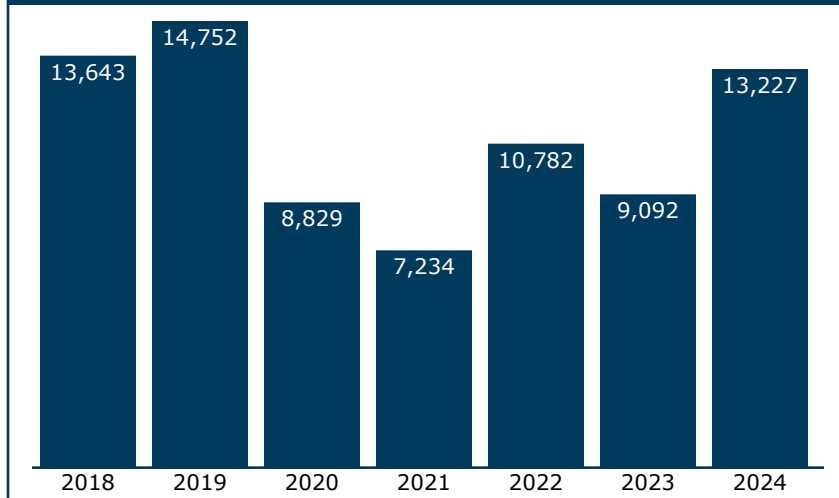

Passengers using this station, 2018-2024

(arrivals and departures)

Amtrak Station

345 S Congress Ave
Delray Beach, FL 33445-4617

Population served by this station

Within 25 miles: 2,346,976

Within 50 miles: 5,100,025