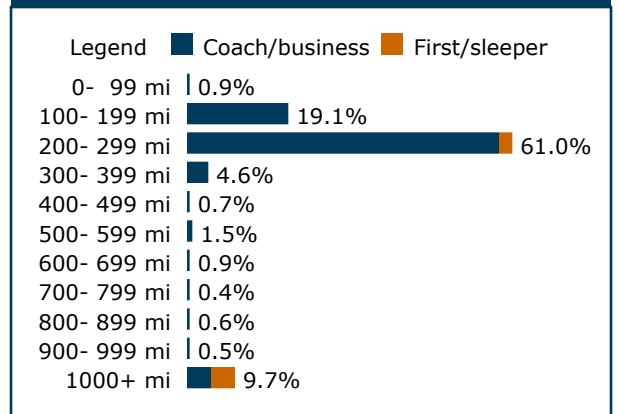

22nd congressional district

Lois Frankel (D)

(202) 225-9890 - frankel.house.gov

Current Amtrak presence

Long Distance:

Silver Meteor: Daily service

Silver Star: Daily service

Direct service (no change of train) to 42 cities

Trips by length, 2024

Top city pairs by ridership, 2024

| | |
|---------------------|----------|
| 1. Tampa, FL | 210 mi |
| 2. Orlando, FL | 266 mi |
| 3. Winter Haven, FL | 162 mi |
| 4. New York, NY | 1,433 mi |
| 5. Lakeland, FL | 179 mi |
| 6. Kissimmee, FL | 248 mi |
| 7. Jacksonville, FL | 413 mi |
| 8. Sebring, FL | 121 mi |
| 9. DeLand, FL | 323 mi |
| 10. Winter Park, FL | 271 mi |