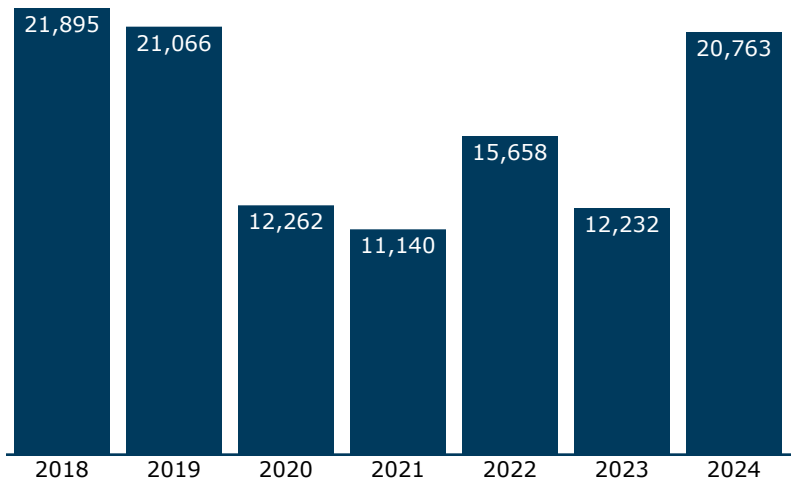

Passengers using this station, 2018-2024

(arrivals and departures)

Amtrak Station

1300 W Hillsboro Blvd
Deerfield Beach, FL 33442-1716

Population served by this station

Within 25 miles: 2,764,837

Within 50 miles: 5,731,903

23rd congressional district

Jared Moskowitz (D)

(202) 225-3001 - moskowitz.house.gov

Current Amtrak presence

Long Distance:

Silver Meteor: Daily service

Silver Star: Daily service

Direct service (no change of train) to 42 cities