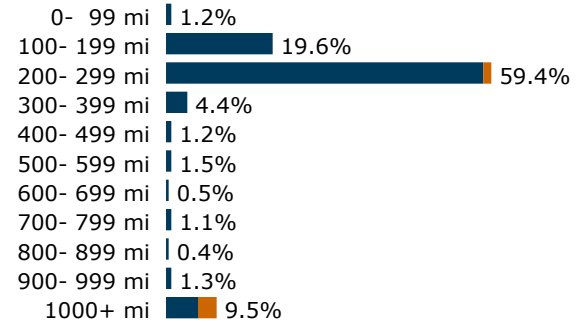

23rd congressional district

Jared Moskowitz (D)

(202) 225-3001 - moskowitz.house.gov

Current Amtrak presence

Long Distance:

Silver Meteor: Daily service

Silver Star: Daily service

Direct service (no change of train) to 42 cities

Quick recap, 2024 (arrivals and departures)

	Coach/ Business	First/ Sleeper	Total
Passengers	19,371	1,392	20,763
Average trip	318 miles	873 miles	355 miles
Average fare	\$ 50.00	\$456.00	\$ 77.00
Average yield, per mi	15.7	52.2	21.8

Trips by length, 2024

Legend ■ Coach/business ■ First/sleeper

Top city pairs by ridership, 2024

1. Tampa, FL	221 mi
2. Orlando, FL	277 mi
3. Winter Haven, FL	173 mi
4. Lakeland, FL	190 mi
5. Kissimmee, FL	259 mi
6. New York, NY	1,444 mi
7. Sebring, FL	132 mi
8. Jacksonville, FL	424 mi
9. Winter Park, FL	282 mi
10. DeLand, FL	334 mi