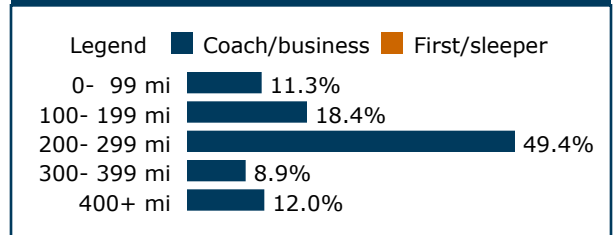

Trips by length, 2024

Top city pairs by ridership, 2024

1. New York, NY	240 mi
2. Washington, DC	466 mi
3. Philadelphia, PA	331 mi
4. White River Jct., VT	22 mi
5. Essex Jct., VT	116 mi
6. Hartford, CT	137 mi
7. New Haven, CT	169 mi
8. St. Albans, VT	140 mi
9. Trenton, NJ	298 mi
10. Northampton, MA	84 mi

Top city pairs by revenue, 2024

1. New York, NY	240 mi
2. Washington, DC	466 mi
3. Philadelphia, PA	331 mi
4. Hartford, CT	137 mi
5. New Haven, CT	169 mi
6. Trenton, NJ	298 mi
7. Essex Jct., VT	116 mi
8. St. Albans, VT	140 mi
9. Wilmington, DE	357 mi
10. Newark, NJ	251 mi

RAILPASSENGERS
ASSOCIATION

1200 G St NW, Ste 240
Washington, DC 20005
(202) 408-8362
railpassengers.org