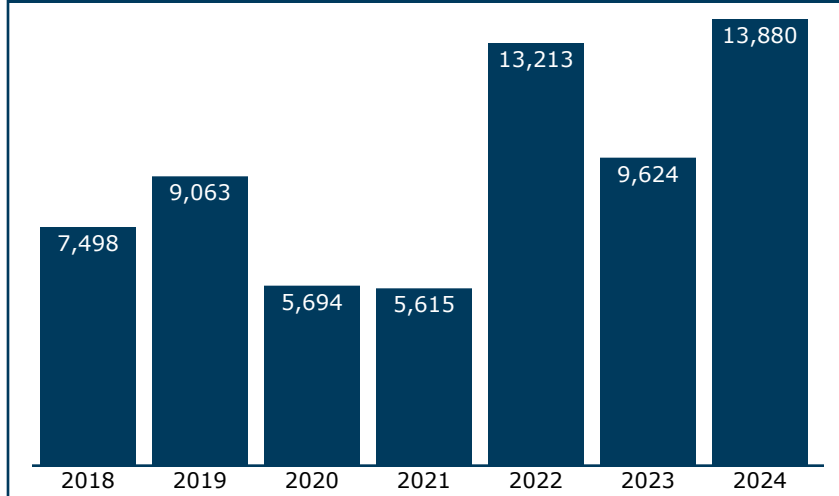

Passengers using this station, 2018-2024

(arrivals and departures)

Burke Centre Station

10399 Premier Ct
Burke, VA 22015

Population served by this station

Within 25 miles: 4,613,842

Within 50 miles: 7,769,819

11th congressional district

James Walkinshaw (D)

(202) 225-1492 - walkinshaw.house.gov

Current Amtrak presence

Northeast Corridor: 127

Northeast Regional: Multiple trains daily

State Supported: 13,753

VA Service/Roanoke: Multiple trains daily