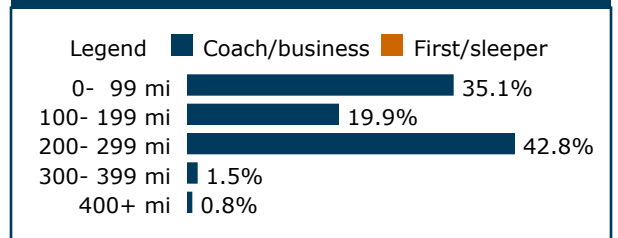

Trips by length, 2024