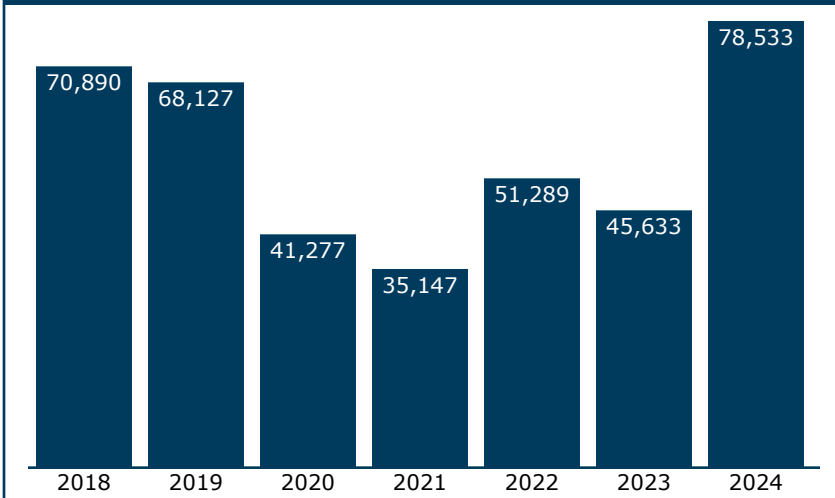

Passengers using this station, 2018-2024 (arrivals and departures)

Quick recap, 2024 (arrivals and departures)

	Coach/ Business	First/ Sleeper	Total
Passengers	66,881	11,652	78,533
Average trip	457 miles	654 miles	486 miles

Top city pairs by ridership, 2024

1. New Orleans, LA	518 mi
2. New York, NY	859 mi
3. Washington, DC	634 mi
4. Charlotte, NC	258 mi
5. Greensboro, NC	347 mi
6. Birmingham, AL	164 mi
7. Philadelphia, PA	768 mi
8. Newark, NJ	849 mi
9. Charlottesville, VA	522 mi
10. Lynchburg, VA	461 mi